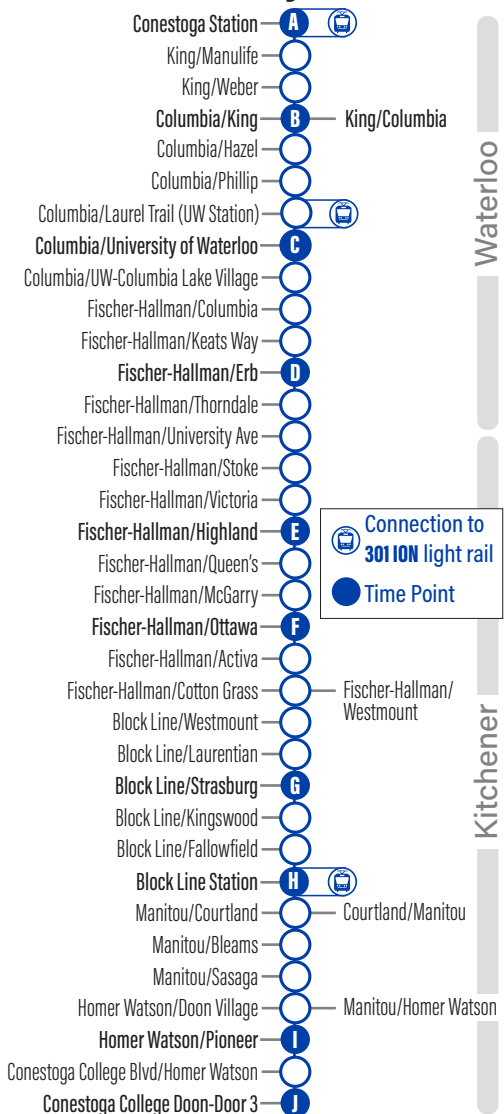

519-585-7555 Deaf and hard of hearing (TTY): 519-575-4608
Text: 57555 & key in your bus stop number

Sunday/Holiday Schedule

to Conestoga College - Doon Campus

Depart	Arrive
A Conestoga Station	J Conestoga College Doon Campus - Door 3
B Columbia / King	
C Columbia / University of Waterloo	
D Fischer-Hallman / Erb	
E Fischer-Hallman / Highland	
F Fischer-Hallman / Ottawa	
G Strasburg / Block Line	
H Block Line Station	
I Homer Watson / Pioneer	
J Conestoga College Doon Campus - Door 3	

7:00	7:06	7:10	7:17	7:25	7:30	7:39	7:43	7:54	8:01
7:30	7:36	7:40	7:47	7:55	8:00	8:09	8:13	8:24	8:31
8:00	8:06	8:10	8:17	8:25	8:30	8:39	8:43	8:54	9:01
8:30	8:36	8:40	8:47	8:55	9:00	9:09	9:13	9:24	9:31
9:00	9:06	9:10	9:17	9:25	9:30	9:39	9:43	9:54	10:01
9:30	9:36	9:40	9:47	9:55	10:00	10:09	10:13	10:24	10:31
10:00	10:06	10:10	10:17	10:25	10:30	10:39	10:43	10:54	11:01
10:30	10:36	10:40	10:47	10:55	11:00	11:09	11:13	11:24	11:31
11:00	11:06	11:10	11:17	11:25	11:30	11:39	11:43	11:54	12:01
11:30	11:36	11:40	11:47	11:55	12:00	12:09	12:13	12:24	12:31
12:00	12:06	12:10	12:17	12:25	12:30	12:39	12:43	12:54	1:01

to Conestoga Station