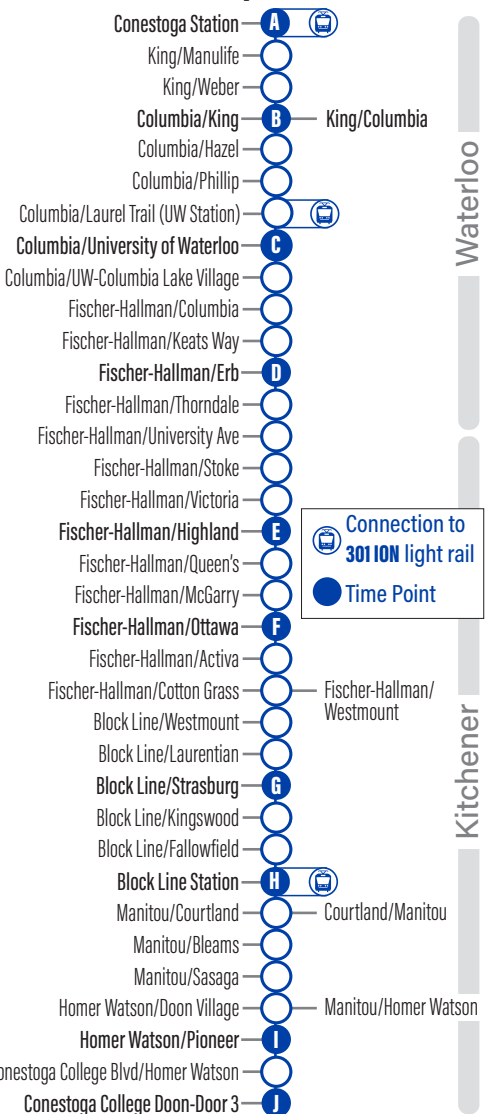

Sunday/Holiday Schedule

to Conestoga College - Doon Campus	
Depart	Arrive
A Conestoga Station	J Conestoga College Doon Campus - Door 3
B Columbia / King	
C Columbia / University of Waterloo	
D Fischer-Hallman / Erb	
E Fischer-Hallman / Highland	
F Fischer-Hallman / Ottawa	
G Strasburg / Block Line	
H Block Line Station	
I Homer Watson / Pioneer	
J Conestoga College Doon Campus - Door 3	
7:00	7:59
7:30	8:29
8:00	8:59
8:30	9:29
9:00	9:59
9:30	10:29
10:00	11:00
10:30	11:30
11:00	12:00
11:30	12:30
12:00	1:00
12:30	1:30
1:00	2:00
1:30	2:30
2:00	3:00
2:30	3:30
3:00	4:00
3:30	4:30
4:00	5:00
4:30	5:30
5:00	6:00
5:30	6:30
6:00	6:52
6:30	7:29
7:00	7:59
7:30	8:29
8:00	8:59
8:30	9:29
9:00	9:59
9:30	10:29
10:00	10:59
10:30	11:29
11:00	11:59
11:30	12:29
12:00	12:59

to Conestoga Station	
Depart	Arrive
J Conestoga College Doon Campus - Door 3	A Conestoga Station
I Homer Watson / Pioneer	
H Block Line Station	
G Strasburg / Block Line	
F Fischer-Hallman / Ottawa	
E Fischer-Hallman / Highland	
D Fischer-Hallman / Erb	
C Columbia / University of Waterloo	
B King / Columbia	
A Conestoga Station	
6:45	7:41
7:15	8:11
7:45	8:41
8:15	9:11
8:45	9:41
9:15	10:11
9:45	10:41
10:15	11:11
10:45	11:41
11:15	12:11
11:45	12:41
12:15	1:11
12:45	1:41
1:15	2:11
1:45	2:41
2:15	3:11
2:45	3:41
3:15	4:11
3:45	4:41
4:15	5:11
4:45	5:41
5:15	6:11
5:45	6:41
6:15	7:11
6:45	7:41
7:15	8:11
7:45	8:41
8:15	9:11
8:45	9:41
9:15	10:11
9:45	10:41
10:15	11:11
10:45	11:41
11:15	12:11
11:45	12:41

A.M.	0:00
P.M.	0:00