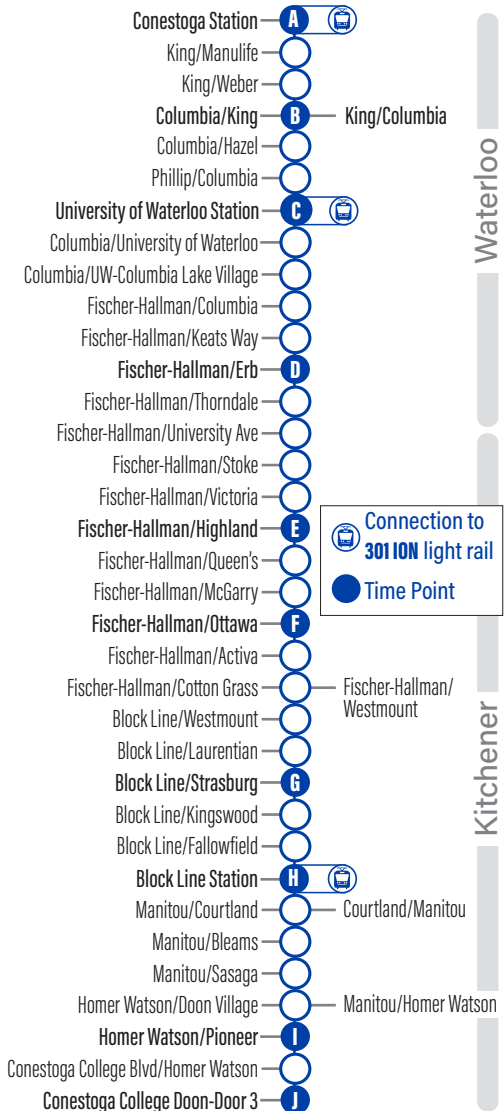

Sunday/Holiday Schedule

to Conestoga College - Doon Campus

Depart	Arrive
A Conestoga Station	J Conestoga College Doon Campus - Door 3
B Columbia / King	I Homer Watson / Pioneer
C University of Waterloo Station	H Block Line Station
D Fischer-Hallman / Erb	G Strasburg / Block Line
E Fischer-Hallman / Highland	F Fischer-Hallman / Ottawa
F Fischer-Hallman / Ottawa	E Fischer-Hallman / Highland
G Strasburg / Block Line	D Fischer-Hallman / Erb
H Block Line Station	C University of Waterloo Station
I Homer Watson / Pioneer	B King / Columbia
J Conestoga College Doon Campus - Door 3	A Conestoga Station
6:50	7:50
7:20	8:20
7:50	8:50
8:20	9:20
8:50	9:50
9:20	10:20
9:50	10:50
10:20	11:20
10:50	11:50
11:20	12:20
11:50	12:50
12:20	1:20
1:50	2:50
2:20	3:20
2:50	3:50
3:20	4:20
3:50	4:50
4:20	5:20
4:50	5:50
5:20	6:20
5:50	6:50
6:20	7:20
6:50	7:50
7:20	8:20
7:50	8:50
8:20	9:20
8:50	9:50
9:20	10:20
9:50	10:50
10:20	11:20
10:50	11:50
11:20	12:20
11:50	12:50

to Conestoga Station

Depart	Arrive
J Conestoga College Doon Campus - Door 3	A Conestoga Station
I Homer Watson / Pioneer	B King / Columbia
H Block Line Station	C University of Waterloo Station
G Strasburg / Block Line	D Fischer-Hallman / Erb
F Fischer-Hallman / Ottawa	E Fischer-Hallman / Highland
E Fischer-Hallman / Highland	F Fischer-Hallman / Ottawa
D Fischer-Hallman / Erb	G Strasburg / Block Line
C University of Waterloo Station	H Block Line Station
B King / Columbia	I Homer Watson / Pioneer
A Conestoga Station	J Conestoga College Doon Campus - Door 3
6:45	7:45
7:15	8:15
7:45	8:45
8:15	9:15
8:45	9:45
9:15	10:15
9:45	10:45
10:15	11:15
10:45	11:45
11:15	12:15
11:45	12:45
12:15	1:15
1:45	2:45
2:15	3:15
2:45	3:45
3:15	4:15
3:45	4:45
4:15	5:15
4:45	5:45
5:15	6:15
5:45	6:45
6:15	7:15
6:45	7:45
7:15	8:15
7:45	8:45
8:15	9:15
8:45	9:45
9:15	10:15
9:45	10:45
10:15	11:15
10:45	11:45
11:15	12:15
11:45	12:45

A.M.	0:00
P.M.	0:00