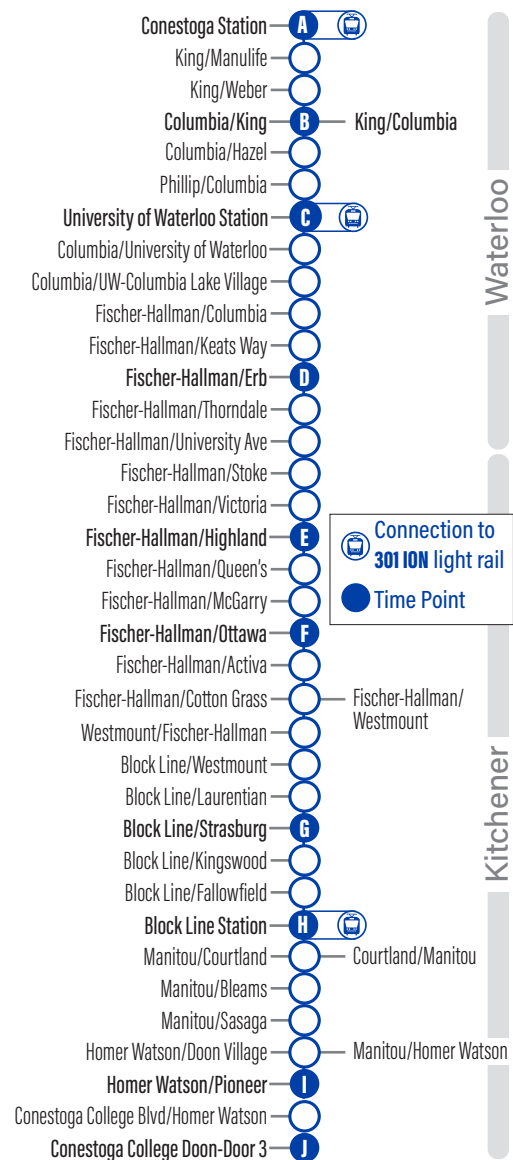

iXpress Fischer-Hallman

GRT
GRAND RIVER TRANSIT

201

Effective: June 24, 2024