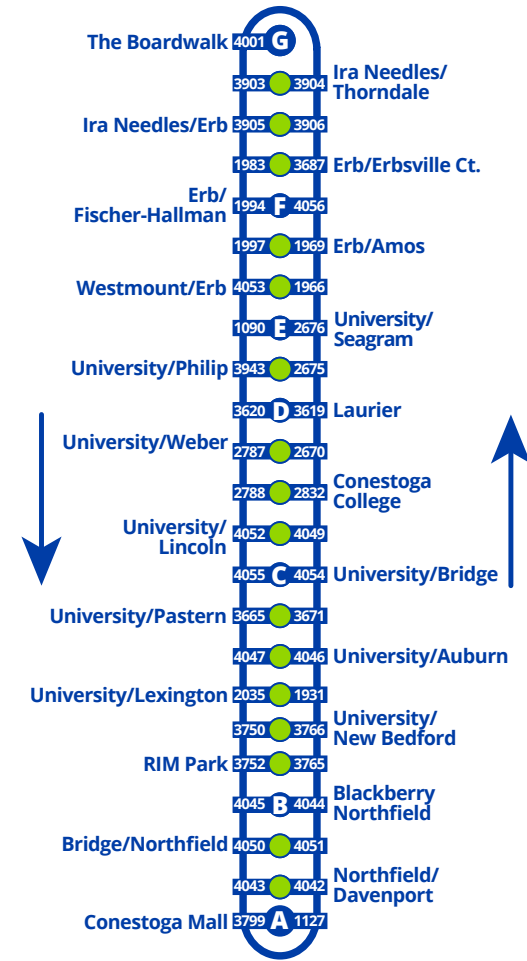

202 University to Conestoga Mall

The Boardwalk (Depart)	Erb/ Fischer-Hallman	University/ Seagram	Laurier	University/Bridge	Blackberry Northfield	Conestoga Mall (Arrive)
G	F	E	D	C	B	A
8:00	8:06	8:12	8:15	8:21	8:27	8:32
8:30	8:36	8:42	8:45	8:51	8:57	9:02
9:00	9:06	9:12	9:15	9:21	9:27	9:32
9:30	9:36	9:42	9:45	9:51	9:57	10:02
10:05	10:12	10:18	10:22	10:29	10:35	10:41
10:40	10:47	10:53	10:57	11:04	11:10	11:16
11:15	11:22	11:28	11:32	11:39	11:45	11:51
11:45	11:52	11:58	12:02	12:09	12:15	12:21
12:15	12:22	12:28	12:32	12:39	12:45	12:51
12:45	12:52	12:58	1:02	1:09	1:15	1:21
1:15	1:22	1:28	1:32	1:39	1:45	1:51
1:45	1:52	1:58	2:02	2:09	2:15	2:21
2:15	2:22	2:28	2:32	2:39	2:45	2:51
2:45	2:52	2:58	3:02	3:09	3:15	3:21
3:15	3:22	3:28	3:32	3:39	3:45	3:51
3:45	3:52	3:58	4:02	4:09	4:15	4:21
4:15	4:22	4:28	4:32	4:39	4:45	4:51
4:45	4:52	4:58	5:02	5:09	5:15	5:21
5:15	5:22	5:28	5:32	5:39	5:45	5:51
5:45	5:52	5:58	6:02	6:09	6:15	6:21
6:10	6:16	6:21	6:25	6:32	6:38	6:44
6:30	6:36	6:41	6:45	6:52	6:58	7:04
7:00	7:06	7:11	7:15	7:22	7:28	7:34
7:30	7:36	7:41	7:45	7:52	7:58	8:04
8:00	8:06	8:11	8:15	8:22	8:28	8:34
8:30	8:36	8:41	8:45	8:52	8:58	9:04
9:00	9:06	9:11	9:15	9:22	9:28	9:34
9:30	9:36	9:41	9:45	9:52	9:58	10:04
10:00	10:06	10:11	10:15	10:22	10:28	10:34
10:30	10:36	10:41	10:45	10:52	10:58	11:04
11:00	11:06	11:11	11:15	11:22	11:28	11:34
11:30	11:36	11:41	11:45	11:52	11:58	12:04

University

GRT
iXpress

202

Summer Schedule
Effective: January 8, 2018

Fares and schedules are subject to change without notice.
Weather and road conditions may cause schedule delays.

519-585-7555 www.grt.ca TTY: 519-575-4608
Text: 57555 & key in your bus stop number