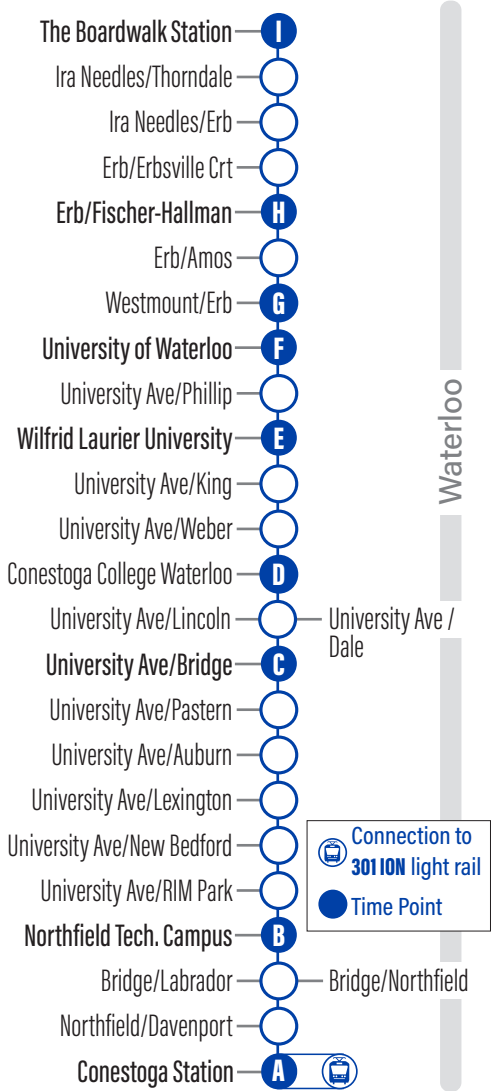

Sunday/Holiday Schedule

to The Boardwalk Station							to Conestoga Station						
Depart			Arrive				Depart			Arrive			
Conestoga Station	Northfield Technology Campus	University Ave. / Bridge	University Ave. / Wilfrid Laurier University	University Ave. / University of Waterloo	Fischer-Hallman / Erb	The Boardwalk Station	The Boardwalk Station	Fischer-Hallman / Erb	University Ave. / University of Waterloo	University Ave. / Wilfrid Laurier University	University Ave. / Bridge	Northfield Technology Campus	Conestoga Station
A	B	C	D	E	F	G	G	F	E	D	C	B	A
7:30	7:36	7:45	7:52	7:55	8:03	8:10	7:15	7:22	7:30	7:33	7:40	7:49	7:55
8:00	8:06	8:15	8:22	8:25	8:33	8:40	7:45	7:52	8:00	8:03	8:10	8:19	8:25
8:30	8:36	8:45	8:52	8:55	9:03	9:10	8:15	8:22	8:30	8:33	8:40	8:49	8:55
9:00	9:06	9:15	9:22	9:25	9:33	9:40	8:45	8:52	9:00	9:03	9:10	9:19	9:25
9:30	9:36	9:45	9:52	9:55	10:03	10:10	9:15	9:22	9:30	9:33	9:40	9:49	9:55
10:00	10:06	10:15	10:22	10:25	10:33	10:40	9:45	9:52	10:00	10:03	10:10	10:19	10:25
10:30	10:36	10:45	10:52	10:55	11:03	11:10	10:15	10:22	10:30	10:33	10:40	10:49	10:55
11:00	11:06	11:15	11:22	11:25	11:33	11:40	10:45	10:52	11:00	11:03	11:10	11:19	11:25
11:30	11:36	11:45	11:52	11:55	12:03	12:10	11:15	11:22	11:30	11:33	11:40	11:49	11:55
12:00	12:06	12:15	12:22	12:25	12:33	12:40	11:45	11:52	12:00	12:03	12:10	12:19	12:25