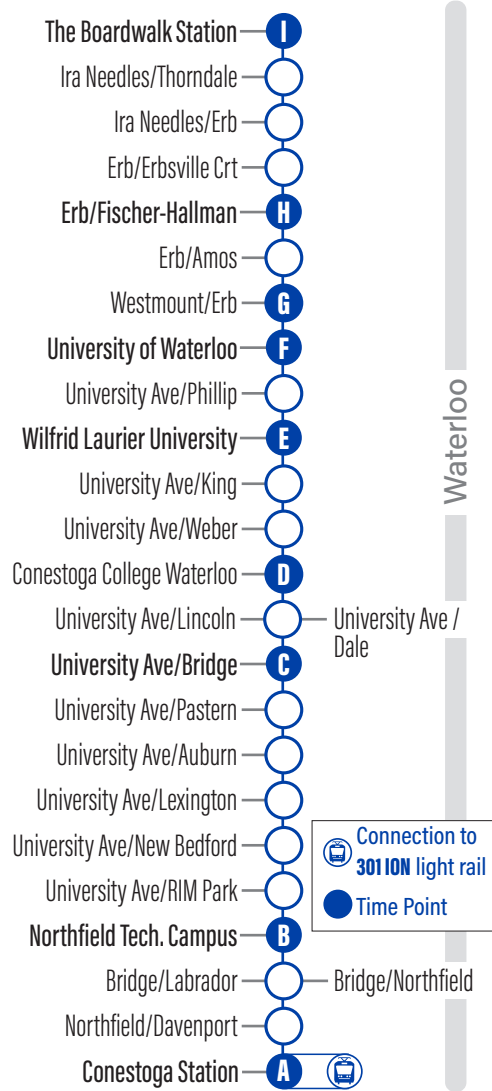

Sunday/Holiday Schedule

to The Boardwalk Station

Depart	Arrive
Conestoga Station	Northfield Technology Campus
University Ave. / Bridge	University Ave. / Wilfrid Laurier University
University Ave. / University of Waterloo	Fischer-Hallman / Erb
The Boardwalk Station	
A	B
7:30	7:36
8:00	8:06
8:30	8:36
9:00	9:06
9:30	9:36
10:00	10:06
10:30	10:36
11:00	11:06
11:30	11:36
12:00	12:06
12:30	12:36
1:00	1:06
1:30	1:36
2:00	2:06
2:30	2:36
3:00	3:06
3:30	3:36
4:00	4:06
4:30	4:36
5:00	5:06
5:30	5:36
6:00	6:06
6:30	6:36
7:00	7:06
7:30	7:36
8:00	8:06
8:30	8:36
9:00	9:06
9:30	9:36
10:00	10:06
10:30	10:36
11:00	11:06
11:30	11:36
12:00	12:06

to Conestoga Station

Depart	Arrive
The Boardwalk Station	Fischer-Hallman / Erb
University Ave. / University of Waterloo	University Ave. / Wilfrid Laurier University
University Ave. / Bridge	University Ave. / University of Waterloo
Northfield Technology Campus	Conestoga Station
I	H
7:15	7:22
7:45	7:52
8:15	8:22
8:45	8:52
9:15	9:22
9:45	9:52
10:15	10:22
10:45	10:52
11:15	11:22
11:45	11:52
12:15	12:22
12:45	12:52
1:15	1:22
1:45	1:52
2:15	2:22
2:45	2:52
3:15	3:22
3:45	3:52
4:15	4:22
4:45	4:52
5:15	5:22
5:45	5:52
6:15	6:22
6:45	6:52
7:15	7:22
7:45	7:52
8:15	8:22
8:45	8:52
9:15	9:22
9:45	9:52
10:15	10:22
10:45	10:52
11:15	11:22
11:45	11:52
12:15	12:22