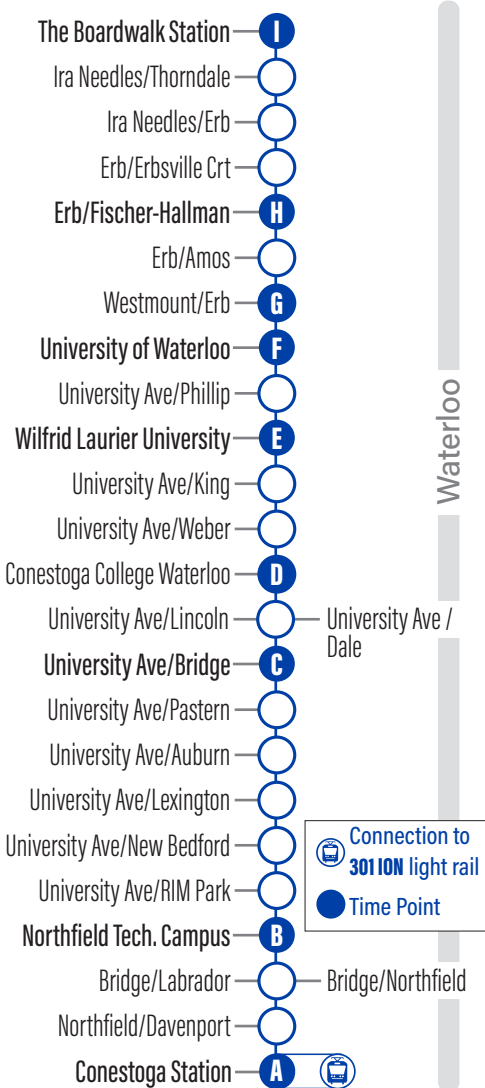

For the most current bus stop listing, visit www.grt.ca

iXpress University

202

Effective: September 7, 2020

Sunday/Holiday Schedule

to The Boardwalk Station						
Depart						Arrive
A Conestoga Station	B Northfield Technology Campus	C University Ave. / Bridge	E University Ave. / Wilfrid Laurier University	F University Ave. / University of Waterloo	H Fischer-Hallman / Erb	I The Boardwalk Station
7:30	7:36	7:45	7:52	7:55	8:03	8:10
8:00	8:06	8:15	8:22	8:25	8:33	8:40
8:30	8:36	8:45	8:52	8:55	9:03	9:10
9:00	9:06	9:15	9:22	9:25	9:33	9:40
9:30	9:36	9:45	9:52	9:55	10:03	10:10
10:00	10:06	10:15	10:22	10:25	10:33	10:40
10:30	10:36	10:45	10:52	10:55	11:03	11:10
11:00	11:06	11:15	11:22	11:25	11:33	11:40
11:30	11:36	11:45	11:52	11:55	12:03	12:10
12:00	12:06	12:15	12:22	12:25	12:33	12:40
12:30	12:36	12:45	12:52	12:55	1:03	1:10
1:00	1:06	1:15	1:22	1:25	1:33	1:40
1:30	1:36	1:45	1:52	1:55	2:03	2:10
2:00	2:06	2:15	2:22	2:25	2:33	2:40
2:30	2:36	2:45	2:52	2:55	3:03	3:10
3:00	3:06	3:15	3:22	3:25	3:33	3:40
3:30	3:36	3:45	3:52	3:55	4:03	4:10
4:00	4:06	4:15	4:22	4:25	4:33	4:40
4:30	4:36	4:45	4:52	4:55	5:03	5:10
5:00	5:06	5:15	5:22	5:25	5:33	5:40
5:30	5:36	5:45	5:52	5:55	6:03	6:10
6:00	6:06	6:15	6:22	6:25	6:33	6:40
6:30	6:36	6:45	6:52	6:55	7:03	7:10
7:00	7:06	7:15	7:22	7:25	7:33	7:40
7:30	7:36	7:45	7:52	7:55	8:03	8:10
8:00	8:06	8:15	8:22	8:25	8:33	8:40
8:30	8:36	8:45	8:52	8:55	9:03	9:10
9:00	9:06	9:15	9:22	9:25	9:33	9:40
9:30	9:36	9:45	9:52	9:55	10:03	10:10
10:00	10:06	10:15	10:22	10:25	10:33	10:40
10:30	10:36	10:45	10:52	10:55	11:03	11:10
11:00	11:06	11:15	11:22	11:25	11:33	11:40
11:30	11:36	11:45	11:52	11:55	12:03	12:10
12:00	12:06	12:15	12:22	12:25	12:33	12:40

to Conestoga Station						
Depart						Arrive
I The Boardwalk Station	H Fischer-Hallman / Erb	F University Ave. / University of Waterloo	E University Ave. / Wilfrid Laurier University	C University Ave. / Bridge	B Northfield Technology Campus	A Conestoga Station
7:15	7:22	7:30	7:33	7:40	7:49	7:55
7:45	7:52	8:00	8:03	8:10	8:19	8:25
8:15	8:22	8:30	8:33	8:40	8:49	8:55
8:45	8:52	9:00	9:03	9:10	9:19	9:25
9:15	9:22	9:30	9:33	9:40	9:49	9:55
9:45	9:52	10:00	10:03	10:10	10:19	10:25
10:15	10:22	10:30	10:33	10:40	10:49	10:55
10:45	10:52	11:00	11:03	11:10	11:19	11:25
11:15	11:22	11:30	11:33	11:40	11:49	11:55
11:45	11:52	12:00	12:03	12:10	12:19	12:25
12:15	12:22	12:30	12:33	12:40	12:49	12:55
12:45	12:52	1:00	1:03	1:10	1:19	1:25
1:15	1:22	1:30	1:33	1:40	1:49	1:55
1:45	1:52	2:00	2:03	2:10	2:19	2:25
2:15	2:22	2:30	2:33	2:40	2:49	2:55
2:45	2:52	3:00	3:03	3:1