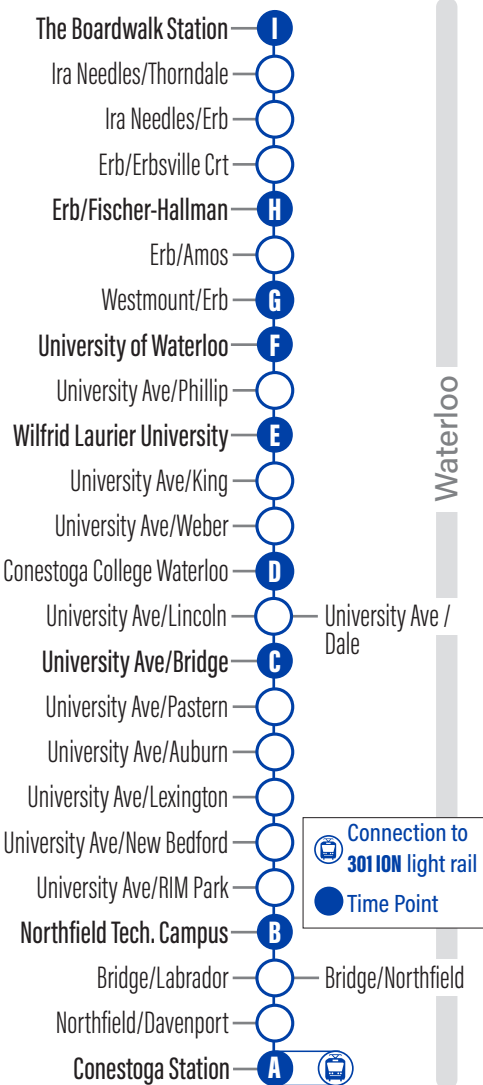

For the most current bus stop listing, visit www.grt.ca

Effective: September 7, 2020

Sunday/Holiday Schedule

to The Boardwalk Station							
Depart			Arrive				
A	B	C	E	F	H	I	
7:30	7:36	7:45	7:52	7:55	8:03	8:10	
8:00	8:06	8:15	8:22	8:25	8:33	8:40	
8:30	8:36	8:45	8:52	8:55	9:03	9:10	
9:00	9:06	9:15	9:22	9:25	9:33	9:40	
9:30	9:36	9:45	9:52	9:55	10:03	10:10	
10:00	10:06	10:15	10:22	10:25	10:33	10:40	
10:30	10:36	10:45	10:52	10:55	11:03	11:10	
11:00	11:06	11:15	11:22	11:25	11:33	11:40	
11:30	11:36	11:45	11:52	11:55	12:03	12:10	
12:00	12:06	12:15	12:22	12:25	12:33	12:40	

to Conestoga Station							
Depart			Arrive				
I	H	F	E	C	B	A	
7:15	7:22	7:30	7:33	7:40	7:49	7:55	
7:45	7:52	8:00	8:03	8:10	8:19	8:25	
8:15	8:22	8:30	8:33	8:40	8:49	8:55	
8:45	8:52	9:00	9:03	9:10	9:19	9:25	
9:15	9:22	9:30	9:33	9:40	9:49	9:55	
9:45	9:52	10:00	10:03	10:10	10:19	10:25	
10:15	10:22	10:30	10:33	10:40	10:49	10:55	
10:45	10:52	11:00	11:03	11:10	11:19	11:25	
11:15	11:22	11:30	11:33	11:40	11:49	11:55	
11:45	11:52	12:00	12:03	12:10	12:19	12:25