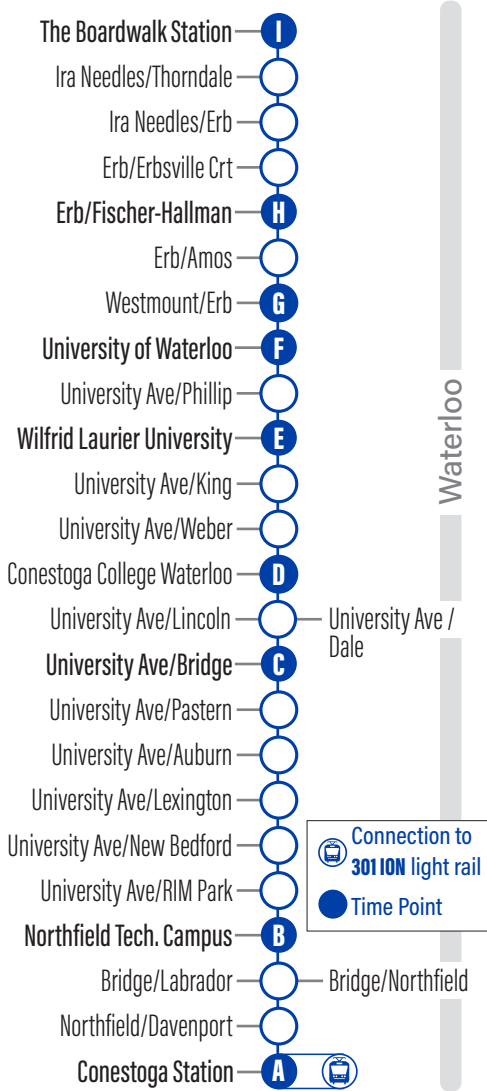

Bus Stops		
to Boardwalk Station	to Conestoga Station	
A Conestoga Station 1127	I The Boardwalk Station 4001	
Northfield / Davenport 4042	Ira Needles / Thorndale 3903	
Bridge / Northfield 4051	Ira Needles / Erb 3905	
	Erb / Erbsville Crt 1983	
B Northfield Technology Campus 4044	H Erb / Fischer-Hallman 1994	
	Erb / Amos 1997	
	Westmount / Erb 4053	
	F University Ave. / University Of Waterloo 1090	
	University Ave. / Phillip 3943	
	E University Ave. / Wilfrid Laurier University 3620	
	University Ave. / King 2785	
	University Ave. / Weber 2787	
	University Ave. / Conestoga College - Waterloo 2788	
	University Ave. / Lincoln 4052	
C University Ave. / Bridge 4054	C University Ave. / Bridge 4055	
	University Ave. / Pastern 3665	
	University Ave. / Auburn 4047	
	University Ave. / Lexington 2035	
	University Ave. / New Bedford 3750	
E University Ave. / Wilfrid Laurier University 3619	B Northfield Technology Campus 3752	
	Bridge / Labrador 4045	
F University Ave. / University Of Waterloo 2676	Northfield / Davenport 4050	
Erb / Westmount 1966	A Conestoga Station 3799	
Erb / Amos 1969		
H Erb / Fischer-Hallman 4056		
Erb / Erbsville 3687		
Ira Needles / Erb 3906		
Ira Needles / Thorndale 3904		
I The Boardwalk Station 4001		

For the most current bus stop listing, visit www.grt.ca

iXpress University

GRT
GRAND RIVER TRANSIT

202

Effective: April 5, 2021

Sunday/Holiday Schedule

to The Boardwalk Station							
Depart							Arrive
A	B	C	E	F	H	I	
Conestoga Station	Northfield Technology Campus	University Ave. / Bridge	University Ave. / Wilfrid Laurier University	University Ave. / University of Waterloo	Fischer-Hallman / Erb	The Boardwalk Station	
7:30	7:36	7:45	7:52	7:55	8:01	8:08	
8:00	8:06	8:15	8:22	8:25	8:31	8:38	
8:30	8:36	8:45	8:52	8:55	9:01	9:08	
9:00	9:06	9:15	9:22	9:25	9:31	9:38	
9:30	9:36	9:45	9:52	9:55	10:01	10:08	
10:00	10:06	10:15	10:22	10:25	10:31	10:38	
10:30	10:36	10:45	10:52	10:55	11:01	11:08	
11:00	11:06	11:15	11:22	11:25	11:31	11:38	
11:30	11:36	11:45	11:52	11:55	12:01	12:08	
12:00	12:06	12:15	12:22	12:25	12:31	12:38	
1:00	1:06	1:15	1:22	1:25	1:31	1:38	
1:30	1:36	1:45	1:52	1:55	2:01	2:08	
2:00	2:06	2:15	2:22	2:25	2:31	2:38	
2:30	2:36	2:45	2:52	2:55	3:01	3:08	
3:00	3:06	3:15	3:22	3:25	3:31	3:38	
3:30	3:36	3:45	3:52	3:55	4:01	4:08	
4:00	4:06	4:15	4:22	4:25	4:31	4:38	
4:30	4:36	4:45	4:52	4:55	5:01	5:08	
5:00	5:06	5:15	5:22	5:25	5:31	5:38	
5:30	5:36	5:45	5:52	5:55	6:01	6:08	
6:00	6:06	6:15	6:22	6:25	6:31	6:38	
6:30	6:36	6:45	6:52	6:55	7:01	7:08	
7:00	7:06	7:15	7:22	7:25	7:31	7:38	
7:30	7:36	7:45	7:52	7:55	8:01	8:08	
8:00	8:06	8:15	8:22	8:25	8:31	8:38	
8:30	8:36	8:45	8:52	8:55	9:01	9:08	
9:00	9:06	9:15	9:22	9:25	9:31	9:38	
9:30	9:36	9:45	9:52	9:55	10:01	10:08	
10:00	10:06	10:15	10:22	10:25	10:31	10:38	
10:30	10:36	10:45	10:52