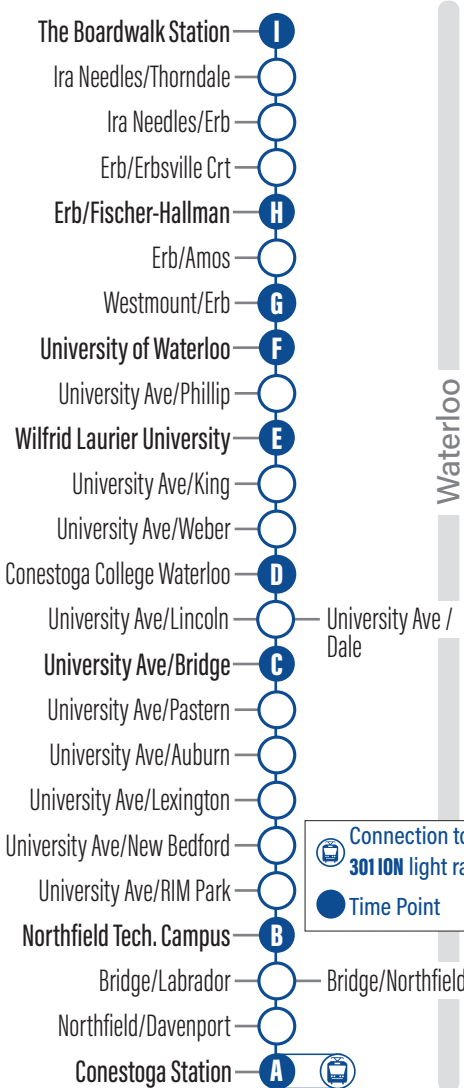

For the most current bus stop listing, visit www.grt.ca

iXpress University

Effective: September 6, 2021

Sunday/Holiday Schedule

to Conestoga Station

Depart							Arrive
The Boardwalk Station	Fischer-Hallman / Erb	University Ave. / University of Waterloo	University Ave. / Wilfrid Laurier University	University Ave. / Bridge	Northfield Technology Campus	Conestoga Station	
I	H	F	E	C	B	A	
7:15	7:22	7:29	7:32	7:39	7:48	7:54	
7:45	7:52	7:59	8:02	8:09	8:18	8:24	
8:15	8:22	8:29	8:32	8:39	8:48	8:54	
8:45	8:52	8:59	9:02	9:09	9:18	9:24	
9:15	9:22	9:29	9:32	9:39	9:48	9:54	
9:45	9:52	9:59	10:02	10:09	10:18	10:24	
10:15	10:22	10:29	10:32	10:39	10:48	10:54	
10:45	10:52	10:59	11:02	11:09	11:18	11:24	
11:15	11:22	11:29	11:32	11:39	11:48	11:54	
11:45	11:52	11:59	12:02	12:09	12:18	12:24	
12:15	12:22	12:29	12:32	12:39	12:48	12:54	
12:45	12:52	12:59	1:02	1:09	1:18	1:24	
1:15	1:22	1:29	1:32	1:39	1:48	1:54	
1:45	1:52	1:59	2:02	2:09	2:18	2:24	
2:15	2:22	2:29	2:32	2:39	2:48	2:54	
2:45	2:52	2:59	3:02	3:09	3:18	3:24	
3:15	3:22	3:29	3:32	3:39	3:48	3:54	
3:45	3:52	3:59	4:02	4:09	4:18	4:24	
4:15	4:22	4:29	4:32	4:39	4:48	4:54	
4:45	4:52	4:59	5:02	5:09	5:18	5:24	
5:15	5:22	5:29	5:32	5:39	5:48	5:54	
5:45	5:52	5:59	6:02	6:09	6:18	6:24	
6:15	6:22	6:29	6:32	6:39	6:48	6:54	
6:45	6:52	6:59	7:02	7:09	7:18	7:24	
7:15	7:22	7:29	7:32	7:39	7:48	7:54	
7:45	7:52	7:59	8:02	8:09	8:18	8:24	
8:15	8:22	8:29	8:32	8:39	8:48	8:54	
8:45	8:52	8:59	9:02	9:09	9:18	9:24	
9:15	9:22	9:29	9:32	9:39	9:48	9:54	
9:45	9:52	9:59	10:02	10:09	10:18	10:24	
10:15	10:22	10:29	10:32	10:39	10:48	10:54	
10:45	10:52	10:59	11:02	11:09	11:18	11:24	
11:15	11:22	11:29	11:32	11:39	11:48	11:54	
11:45	11:52	11:59	12:02	12:09	12:18	12:24	

to The Boardwalk Station

Depart							Arrive
Conestoga Station	Northfield Technology Campus	University Ave. / Bridge	University Ave. / Wilfrid Laurier University	University Ave. / University of Waterloo	Fischer-Hallman / Erb	The Boardwalk Station	
A	B	C	E	F	H	I	
7:30	7:36	7:45	7:52	7:55	8:02	8:09	
8:00	8:06	8:15	8:22	8:25	8:32	8:39	
8:30	8:36	8:45	8:52	8:55	9:02	9:09	
9:00	9:06	9:15	9:22	9:25	9:32	9:39	
9:30	9:36	9:45	9:52	9:55	10:02	10:09	
10:00	10:06	10:15	10:22	10:25	10:32	10:39	
10:30	10:36	10:45	10:52	10:55	11:02	11:09	
11:00	11:06	11:15	11:22	11:25	11:32	11:39	
11:30	11:36	11:45	11:52	11:55	12:02	12:09	
12:00	12:06	12:15	12:22	12:25	12:32	12:39	
12:30	12:36	12:45	12:52	12:55	1:02	1:09	
1:00	1:06	1:15	1:22	1:25	1:32	1:39	
1:30	1:36	1:45	1:52	1:55	2:02	2:09	
2:00	2:06	2:15	2:22	2:25