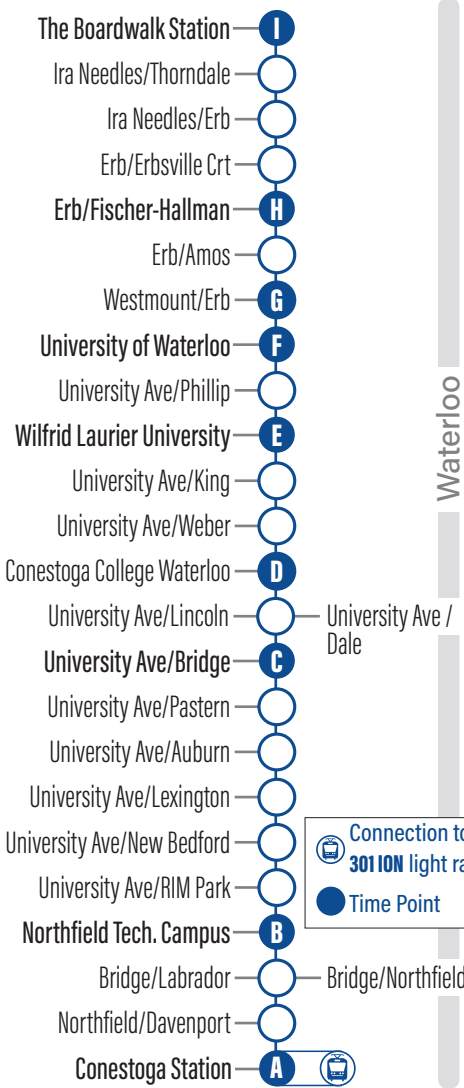

For the most current bus stop listing, visit www.grt.ca

iXpress University

Effective: October 4, 2021

519-585-7555 Deaf and hard of hearing (TTY): 519-575-4608
Text: 57555 & key in your bus stop number

Sunday/Holiday Schedule

to Conestoga Station

Depart							Arrive
The Boardwalk Station	Fischer-Hallman / Erb	University Ave. / University of Waterloo	University Ave. / Wilfrid Laurier University	University Ave. / Bridge	Northfield Technology Campus	Conestoga Station	
I	H	F	E	C	B	A	
7:15	7:22	7:29	7:32	7:39	7:48	7:54	
7:45	7:52	7:59	8:02	8:09	8:18	8:24	
8:15	8:22	8:29	8:32	8:39	8:48	8:54	
8:45	8:52	8:59	9:02	9:09	9:18	9:24	
9:15	9:22	9:29	9:32	9:39	9:48	9:54	
9:45	9:52	9:59	10:02	10:09	10:18	10:24	
10:15	10:22	10:29	10:32	10:39	10:48	10:54	
10:45	10:52	10:59	11:02	11:09	11:18	11:24	
11:15	11:22	11:29	11:32	11:39	11:48	11:54	
11:45	11:52	11:59	12:02	12:09	12:18	12:24	
12:15	12:22	12:29	12:32	12:39	12:48	12:54	
12:45	12:52	12:59	1:02	1:09	1:18	1:24	
1:15	1:22	1:29	1:32	1:39	1:48	1:54	
1:45	1:52	1:59	2:02	2:09	2:18	2:24	
2:15	2:22	2:29	2:32	2:39	2:48	2:54	
2:45	2:52	2:59	3:02	3:09	3:18	3:24	
3:15	3:22	3:29	3:32	3:39	3:48	3:54	
3:45	3:52	3:59	4:02	4:09	4:18	4:24	
4:15	4:22	4:29	4:32	4:39	4:48	4:54	
4:45	4:52	4:59	5:02	5:09	5:18	5:24	
5:15	5:22	5:29	5:32	5:39	5:48	5:54	
5:45	5:52	5:59	6:02	6:09	6:18	6:24	
6:15	6:22	6:29	6:32	6:39	6:48	6:54	
6:45	6:52	6:59	7:02	7:09	7:18	7:24	
7:15	7:22	7:29	7:32	7:39	7:48	7:54	
7:45	7:52	7:59	8:02	8:09	8:18	8:24	
8:15	8:22	8:29	8:32	8:39	8:48	8:54	
8:45	8:52	8:59	9:02	9:09	9:18	9:24	
9:15	9:22	9:29	9:32	9:39	9:48	9:54	
9:45	9:52	9:59	10:02	10:09	10:18	10:24	
10:15	10:22	10:29	10:32	10:39	10:48	10:54	
10:45	10:52	10:59	11:02	11:09	11:18	11:24	
11:15	11:22	11:29	11:32	11:39	11:48	11:54	
11:45	11:52	11:59	12:02	12:09	12:18	12:24	

to The Boardwalk Station

Depart							Arrive
Conestoga Station	Northfield Technology Campus	University Ave. / Bridge	University Ave. / Wilfrid Laurier University	University Ave. / University of Waterloo	Fischer-Hallman / Erb	The Boardwalk Station	
A	B	C	E	F	H	I	
7:30	7:36	7:45	7:52	7:55	8:02	8:09	
8:00	8:06	8:15	8:22	8:25	8:32	8:39	
8:30	8:36	8:45	8:52	8:55	9:02	9:09	
9:00	9:06	9:15	9:22	9:25	9:32	9:39	
9:30	9:36	9:45	9:52	9:55	10:02	10:09	
10:00	10:06	10:15	10:22	10:25	10:32	10:39	
10:30	10:36	10:45	10:52	10:55	11:02	11:09	
11:00	11:06	11:15	11:22	11:25	11:32	11:39	
11:30	11:36	11:45	11:52	11:55	12:02	12:09	
12:00	12:06	12:15	12:22	12:25	12:32	12:39	
12:30	12:36	12:45	12:52	12:55	1:02	1:09	
1:00	1:06	1:15	1:22	1:25	1:32	1:39	
1:30	1:36	1:45	1:52	1:55	2:02	2:09	
2:00	2:06	2:15	2:22	2:25	2