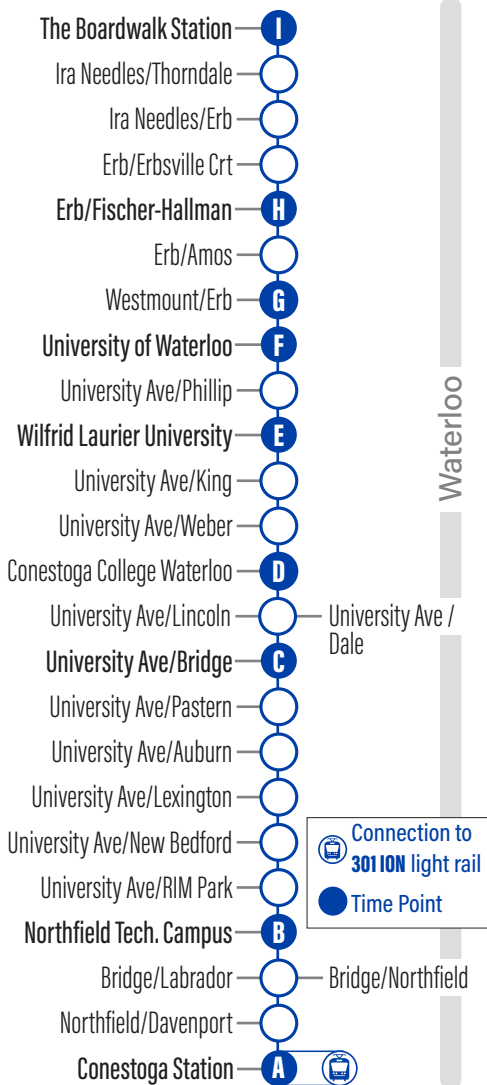

519-585-7555 Deaf and hard of hearing (TTY): 519-575-4608
Text: 575555 & key in your bus stop number

Sunday/Holiday Schedule

to Conestoga Station

Depart							Arrive
The Boardwalk Station I	Fischer-Hallman / Erb H	University Ave. / University of Waterloo F	University Ave. / Wilfrid Laurier University E	University Ave. / Bridge C	Northfield Technology Campus B	Conestoga Station A	
7:15	7:22	7:29	7:32	7:39	7:48	7:54	
7:45	7:52	7:59	8:02	8:09	8:18	8:24	
8:15	8:22	8:29	8:32	8:39	8:48	8:54	
8:45	8:52	8:59	9:02	9:09	9:18	9:24	
9:15	9:22	9:29	9:32	9:39	9:48	9:54	
9:45	9:52	9:59	10:02	10:09	10:18	10:24	
10:15	10:22	10:29	10:32	10:39	10:48	10:54	
10:45	10:52	10:59	11:02	11:09	11:18	11:24	
11:15	11:22	11:29	11:32	11:39	11:48	11:54	
11:45	11:52	11:59	12:02	12:09	12:18	12:24	
12:15	12:22	12:29	12:32	12:39	12:48	12:54	
12:45	12:52	12:59	1:02	1:09	1:18	1:24	
1:15	1:22	1:29	1:32	1:39	1:48	1:54	
1:45	1:52	1:59	2:02	2:09	2:18	2:24	
2:15	2:22	2:29	2:32	2:39	2:48	2:54	
2:45	2:52	2:59	3:02	3:09	3:18	3:24	
3:15	3:22	3:29	3:32	3:39	3:48	3:54	
3:45	3:52	3:59	4:02	4:09	4:18	4:24	
4:15	4:22	4:29	4:32	4:39	4:48	4:54	
4:45	4:52	4:59	5:02	5:09	5:18	5:24	
5:15	5:22	5:29	5:32	5:39	5:48	5:54	
5:45	5:52	5:59	6:02	6:09	6:18	6:24	
6:15	6:22	6:29	6:32	6:39	6:48	6:54	
6:45	6:52	6:59	7:02	7:09	7:18	7:24	
7:15	7:22	7:29	7:32	7:39	7:48	7:54	
7:45	7:52	7:59	8:02	8:09	8:18	8:24	
8:15	8:22	8:29	8:32	8:39	8:48	8:54	
8:45	8:52	8:59	9:02	9:09	9:18	9:24	
9:15	9:22	9:29	9:32	9:39	9:48	9:54	
9:45	9:52	9:59	10:02	10:09	10:18	10:24	
10:15	10:22	10:29	10:32	10:39	10:48	10:54	
10:45	10:52	10:59	11:02	11:09	11:18	11:24	
11:15	11:22	11:29	11:32	11:39	11:48	11:54	
11:45	11:52	11:59	12:02	12:09	12:18	12:24	

to The Boardwalk Station

Depart							Arrive
Conestoga Station A	Northfield Technology Campus B	University Ave. / Bridge C	University Ave. / Wilfrid Laurier University E	University Ave. / University of Waterloo F	Fischer-Hallman / Erb H	The Boardwalk Station I	
7:30	7:36	7:45	7:52	7:55	8:02	8:09	
8:00	8:06	8:15	8:22	8:25	8:32	8:39	
8:30	8:36	8:45	8:52	8:55	9:02	9:09	
9:00	9:06	9:15	9:22	9:25	9:32	9:39	
9:30	9:36	9:45	9:52	9:55	10:02	10:09	
10:00	10:06	10:15	10:22	10:25	10:32	10:39	
10:30	10:36	10:45	10:52	10:55	11:02	11:09	
11:00	11:06	11:15	11:22	11:25	11:32	11:39	
11:30	11:36	11:45	11:52	11:55	12:02	12:09	
12:00	12:06	12:15	12:22	12:25	12:32	12:39	
1:00	1:06	1:15	1:22	1:25	1:32	1:39	
1:30	1:36	1:45	1:52	1:55	2:02	2:09	
2:00	2:06	2:15	2:22	2:25	2:32	2:39	
2:30	2:36	2:45	2:52	2:55	3:02	3:09	
3:00	3:06	3:15	3:22	3:25	3:32	3:39	
3:30	3:36	3:45	3:52	3