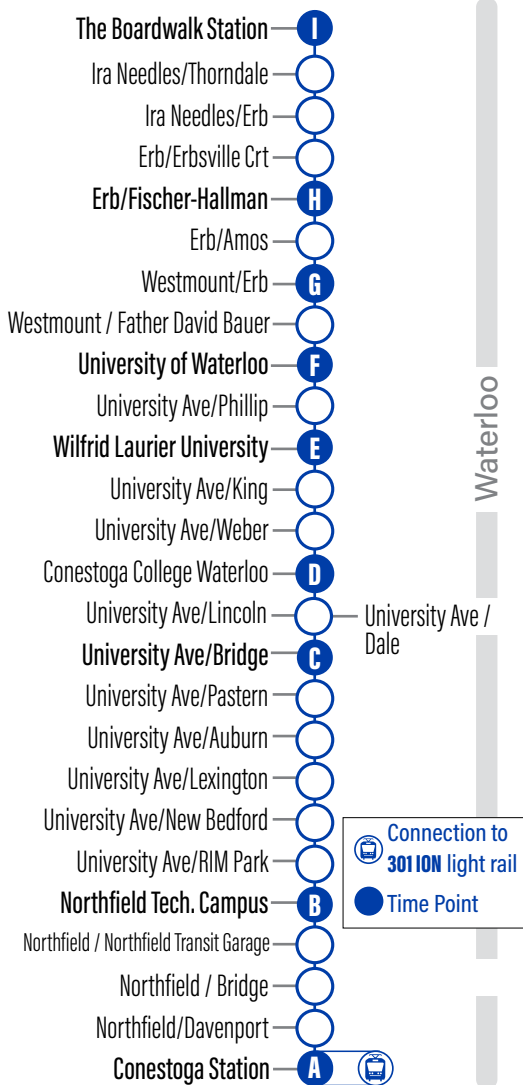

Sunday/Holiday Schedule

to Conestoga Station

Depart							Arrive
The Boardwalk Station	Fischer-Hallman / Erb	University Ave. / University of Waterloo	University Ave. / Wilfrid Laurier University	University Ave. / Bridge	University Ave. / Northfield Technology Park	Conestoga Station	
I	H	F	E	C	B	A	
7:15	7:22	7:29	7:32	7:39	7:48	7:54	
7:45	7:52	7:59	8:02	8:09	8:18	8:24	
8:15	8:22	8:29	8:32	8:39	8:48	8:54	
8:45	8:52	8:59	9:02	9:09	9:18	9:24	
9:15	9:22	9:29	9:32	9:39	9:48	9:54	
9:45	9:52	9:59	10:02	10:09	10:18	10:24	
10:15	10:22	10:29	10:32	10:39	10:48	10:54	
10:45	10:52	10:59	11:02	11:09	11:18	11:24	
11:15	11:22	11:29	11:32	11:39	11:48	11:54	
11:45	11:52	11:59	12:02	12:09	12:18	12:24	
12:15	12:22	12:29	12:32	12:39	12:48	12:54	
12:45	12:52	12:59	1:02	1:09	1:18	1:24	
1:15	1:22	1:29	1:32	1:39	1:48	1:54	
1:45	1:52	1:59	2:02	2:09	2:18	2:24	
2:15	2:22	2:29	2:32	2:39	2:48	2:54	
2:45	2:52	2:59	3:02	3:09	3:18	3:24	
3:15	3:22	3:29	3:32	3:39	3:48	3:54	
3:45	3:52	3:59	4:02	4:09	4:18	4:24	
4:15	4:22	4:29	4:32	4:39	4:48	4:54	
4:45	4:52	4:59	5:02	5:09	5:18	5:24	
5:15	5:22	5:29	5:32	5:39	5:48	5:54	
5:45	5:52	5:59	6:02	6:09	6:18	6:24	
6:15	6:22	6:29	6:32	6:39	6:48	6:54	
6:45	6:52	6:59	7:02	7:09	7:18	7:24	
7:15	7:22	7:29	7:32	7:39	7:48	7:54	
7:45	7:52	7:59	8:02	8:09	8:18	8:24	
8:15	8:22	8:29	8:32	8:39	8:48	8:54	
8:45	8:52	8:59	9:02	9:09	9:18	9:24	
9:15	9:22	9:29	9:32	9:39	9:48	9:54	
9:45	9:52	9:59	10:02	10:09	10:18	10:24	
10:15	10:22	10:29	10:32	10:39	10:48	10:54	
10:45	10:52	10:59	11:02	11:09	11:18	11:24	
11:15	11:22	11:29	11:32	11:39	11:48	11:54	
11:45	11:52	11:59	12:02	12:09	12:18	12:24	

to The Boardwalk Station

Depart							Arrive
Conestoga Station	University Ave. / Northfield Technology Park	University Ave. / Bridge	University Ave. / Wilfrid Laurier University	University Ave. / University of Waterloo	Fischer-Hallman / Erb	The Boardwalk Station	
A	B	C	E	F	H	I	
7:30	7:36	7:45	7:52	7:55	8:02	8:09	
8:00	8:06	8:15	8:22	8:25	8:32	8:39	
8:30	8:36	8:45	8:52	8:55	9:02	9:09