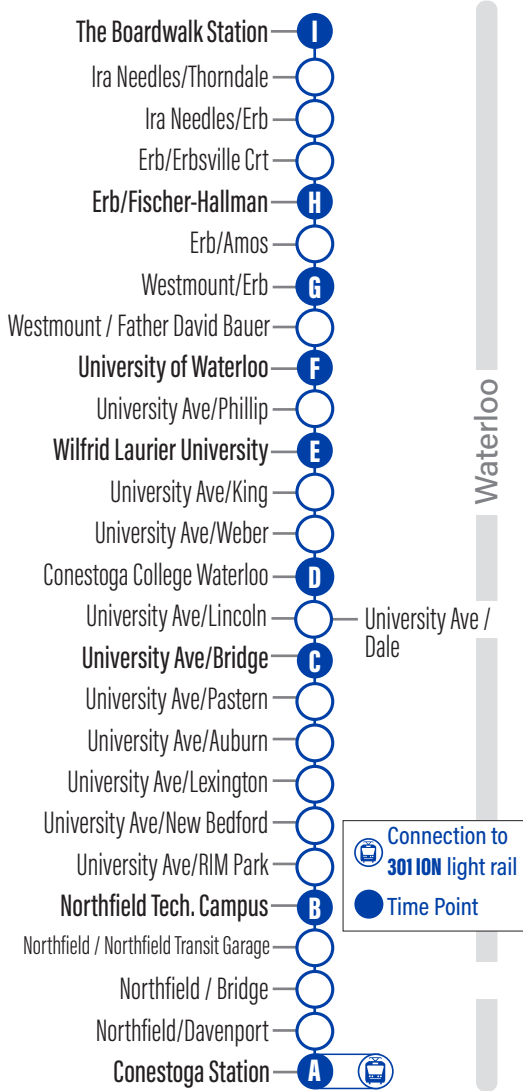

For the most current bus stop listing, visit www.grt.ca

00:00 No summer or Christmas service

iXpress University

Effective: January 2, 2023

Sunday/Holiday Schedule

to Conestoga Station

Depart							Arrive
I The Boardwalk Station	H Fischer-Hallman / Erb	F University Ave. / University of Waterloo	E University Ave. / Wilfrid Laurier University	C University Ave. / Bridge	B University Ave. / Northfield Technology Park	A Conestoga Station	
7:15	7:22	7:29	7:32	7:39	7:48	7:54	
7:45	7:52	7:59	8:02	8:09	8:18	8:24	
8:15	8:22	8:29	8:32	8:39	8:48	8:54	
8:45	8:52	8:59	9:02	9:09	9:18	9:24	
9:15	9:22	9:29	9:32	9:39	9:48	9:54	
9:45	9:52	9:59	10:02	10:09	10:18	10:24	
10:15	10:22	10:29	10:32	10:39	10:48	10:54	
10:45	10:52	10:59	11:02	11:09	11:18	11:24	
11:15	11:22	11:29	11:32	11:39	11:48	11:54	
12:15	12:22	12:29	12:32	12:39	12:48	12:54	
12:45	12:52	12:59	1:02	1:09	1:18	1:24	
1:15	1:22	1:29	1:32	1:39	1:48	1:54	
1:45	1:52	1:59	2:02	2:09	2:18	2:24	
2:15	2:22	2:29	2:32	2:39	2:48	2:54	
2:45	2:52	2:59	3:02	3:09	3:18	3:24	
3:15	3:22	3:29	3:32	3:39	3:48	3:54	
3:45	3:52	3:59	4:02	4:09	4:18	4:24	
4:15	4:22	4:29	4:32	4:39	4:48	4:54	
4:45	4:52	4:59	5:02	5:09	5:18	5:24	
5:15	5:22	5:29	5:32	5:39	5:48	5:54	
5:45	5:52	5:59	6:02	6:09	6:18	6:24	
6:15	6:22	6:29	6:32	6:39	6:48	6:54	
6:45	6:52	6:59	7:02	7:09	7:18	7:24	
7:15	7:22	7:29	7:32	7:39	7:48	7:54	
7:45	7:52	7:59	8:02	8:09	8:18	8:24	
8:15	8:22	8:29	8:32	8:39	8:48	8:54	
8:45	8:52	8:59	9:02	9:09	9:18	9:24	
9:15	9:22	9:29	9:32	9:39	9:48	9:54	
9:45	9:52	9:59	10:02	10:09	10:18	10:24	
10:15	10:22	10:29	10:32	10:39	10:48	10:54	
10:45	10:52	10:59	11:02	11:09	11:18	11:24	
11:15	11:22	11:29	11:32	11:39	11:48	11:54	
11:45	11:52	11:59	12:02	12:09	12:18	12:24	

to The Boardwalk Station

Depart							Arrive
A Conestoga Station	B University Ave. / Northfield Technology Park	C University Ave. / Bridge	E University Ave. / Wilfrid Laurier University	F University Ave. / University of Waterloo	H Fischer-Hallman / Erb	I The Boardwalk Station	
7:30	7:36	7:45	7:52	7:55	8:02	8:09	
8:00	8:06	8:15	8:22	8:25	8:32	8:39	
8:30	8:36	8:45	8:52	8:55	9:02	9:09	
9:00	9:06	9:15	9:22	9:25	9:32	9:39	
9:30	9:36	9:45	9:52	9:55	10:02	10:09	
10:00	10:06	10:15	10:22	10:25	10:32	10:39	
10:30	10:36	10:45	10:52	10:55	11:02	11:09	
11:00	11:06	11:15	11:22	11:25	11:32	11:39	
11:30	11:36	11:45	11:52	11:55	12:02	12:09	
12:00	12:06	12:15	12:22	12:25	12:32	12:39	
1:00	1:06	1:15	1:22	1:25	1:32	1:39	
1:30	1:36	1:45	1:52	1:55	2:02	2:09	
2:00	2:06	2:15	2:22	2:25	2:32	2:39	
2:30	2:36	2:45	2:52	2:55	3:02	3:09	
3:00	3:06	3:15	3:22	3:25	3:32	3:39	
3:30	3:36	3:45	3:52	3:55	4:02	4:09	
4:00	4:06	4:15	4:22	4:25	4:32	4:39