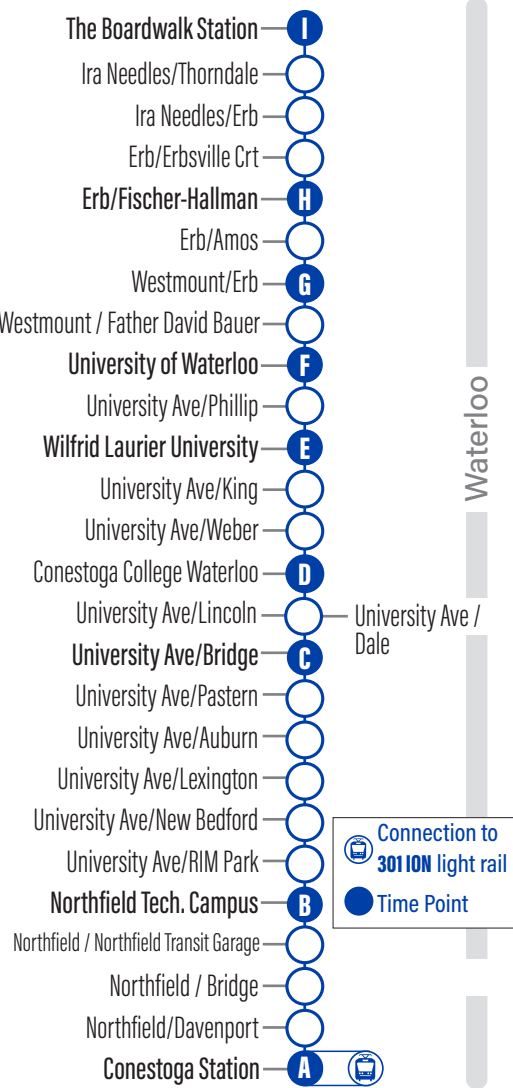

For the most current bus stop listing, visit grt.ca

iXpress University
202
GRAND RIVER TRANSIT

Effective: April 24, 2023

Sunday/Holiday Schedule

to Conestoga Station						
Depart						Arrive
The Boardwalk Station	Fischer-Hallman / Erb	University Ave. / University of Waterloo	University Ave. / Wilfrid Laurier University	University Ave. / Bridge	University Ave. / Northfield Technology Park	Conestoga Station
I	H	F	E	C	B	A
7:15	7:22	7:29	7:33	7:40	7:47	7:54
7:45	7:52	7:59	8:03	8:10	8:17	8:24
8:15	8:22	8:29	8:33	8:40	8:47	8:54
8:45	8:52	8:59	9:03	9:10	9:17	9:24
9:15	9:22	9:29	9:33	9:40	9:47	9:54
9:45	9:52	9:59	10:03	10:11	10:18	10:25
10:15	10:23	10:30	10:34	10:42	10:49	10:56
10:45	10:53	11:00	11:04	11:12	11:19	11:26
11:15	11:23	11:30	11:34	11:42	11:49	11:56
11:45	11:53	12:00	12:04	12:12	12:19	12:26
12:15	12:23	12:30	12:34	12:42	12:49	12:56
12:45	12:53	1:00	1:04	1:12	1:19	1:26
1:15	1:23	1:30	1:34	1:42	1:49	1:56
1:45	1:53	2:00	2:04	2:12	2:19	2:26
2:15	2:23	2:30	2:34	2:42	2:49	2:56
2:45	2:53	3:00	3:04	3:12	3:19	3:26
3:15	3:23	3:30	3:34	3:42	3:49	3:56
3:45	3:53	4:00	4:04	4:12	4:19	4:26
4:15	4:23	4:30	4:34	4:42	4:49	4:56
4:45	4:53	5:00	5:04	5:12	5:19	5:26
5:15	5:23	5:30	5:34	5:42	5:49	5:56
5:45	5:53	6:00	6:04	6:11	6:18	6:25
6:15	6:22	6:29	6:33	6:40	6:47	6:54
6:45	6:52	6:59	7:03	7:10	7:17	7:24
7:15	7:22	7:29	7:33	7:40	7:47	7:54
7:45	7:52	7:59	8:03	8:10	8:17	8:24
8:15	8:22	8:29	8:33	8:40	8:47	8:54
8:45	8:52	8:59	9:03	9:10	9:17	9:24
9:15	9:22	9:29	9:33	9:40	9:47	9:54
9:45	9:52	9:59	10:03	10:10	10:17	10:24
10:15	10:22	10:29	10:33	10:40	10:47	10:54
10:45	10:52	10:59	11:03	11:10	11:17	11:24
11:15	11:22	11:29	11:33	11:40	11:47	11:54
11:45	11:52	11:59	12:03	12:10	12:17	12:24

to The Boardwalk Station						
Depart						Arrive
Conestoga Station	University Ave. / Northfield Technology Park	University Ave. / Bridge	University Ave. / Wilfrid Laurier University	University Ave. / University of Waterloo	Fischer-Hallman / Erb	The Boardwalk Station
A	B	C	E	F	H	I
7:30	7:37	7:45	7:52	7:56	8:03	8:09
8:00	8:07	8:15	8:22	8:26	8:33	8:39
8:30	8:37	8:45	8:52	8:56	9:03	9:09
9:00	9:07	9:15	9:22	9:26	9:33	9:39
9:30	9:37	9:45	9:52	9:56	10:03	10:10
10:00	10:07	10:15	10:23	10:27	10:34	10:41
10:30	10:37	10:45	10:53	10:57	11:04	11:11
11:00	11:07	11:15	11:23	11:27	11:34	11:41
11:30	11:37	11:45	11:53	11:57	12:04	12:11
12:00	12:07	12:15	12:23	12:27	12:34	12:41
12:30	12:37	12:45	12:53	12:57	1:04	1:11
1:00	1:07	1