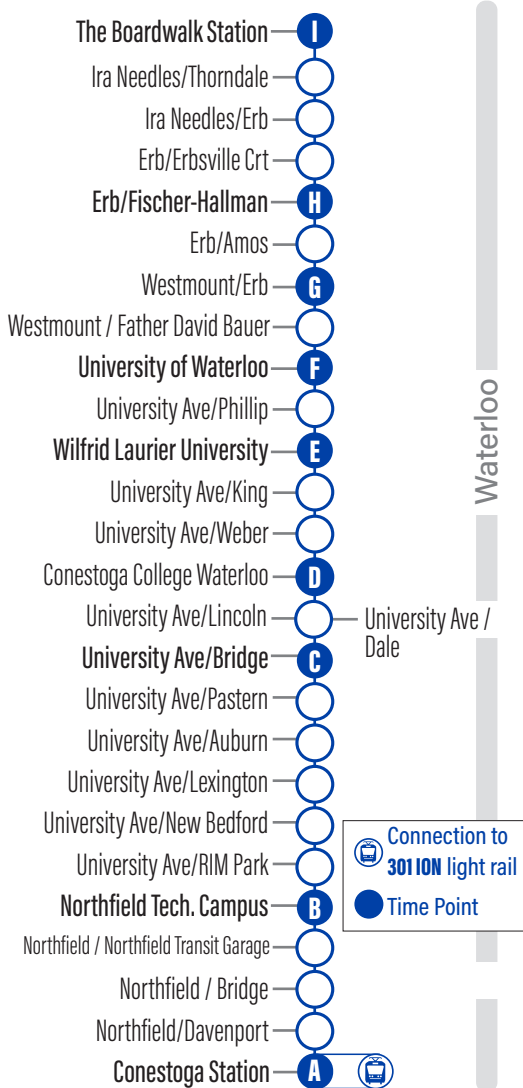

Sunday/Holiday Schedule

to Conestoga Station

Depart						Arrive
I	H	F	E	C	B	A
The Boardwalk Station	Fischer-Hallman / Erb	University Ave. / University of Waterloo	University Ave. / Wilfrid Laurier University	University Ave. / Bridge	University Ave. / Northfield Technology Park	Conestoga Station
7:15	7:22	7:29	7:33	7:40	7:47	7:54
7:45	7:52	7:59	8:03	8:10	8:17	8:24
8:15	8:22	8:29	8:33	8:40	8:47	8:54
8:45	8:52	8:59	9:03	9:10	9:17	9:24
9:15	9:22	9:29	9:33	9:40	9:47	9:54
9:45	9:52	9:59	10:03	10:11	10:18	10:25
10:15	10:23	10:30	10:34	10:42	10:49	10:56
10:45	10:53	11:00	11:04	11:12	11:19	11:26
11:15	11:23	11:30	11:34	11:42	11:49	11:56
11:45	11:53	12:00	12:04	12:12	12:19	12:26
12:15	12:23	12:30	12:34	12:42	12:49	12:56
12:45	12:53	1:00	1:04	1:12	1:19	1:26
1:15	1:23	1:30	1:34	1:42	1:49	1:56
1:45	1:53	2:00	2:04	2:12	2:19	2:26
2:15	2:23	2:30	2:34	2:42	2:49	2:56
2:45	2:53	3:00	3:04	3:12	3:19	3:26
3:15	3:23	3:30	3:34	3:42	3:49	3:56
3:45	3:53	4:00	4:04	4:12	4:19	4:26
4:15	4:23	4:30	4:34	4:42	4:49	4:56
4:45	4:53	5:00	5:04	5:12	5:19	5:26
5:15	5:23	5:30	5:34	5:42	5:49	5:56
5:45	5:53	6:00	6:04	6:11	6:18	6:25
6:15	6:22	6:29	6:33	6:40	6:47	6:54
6:45	6:52	6:59	7:03	7:10	7:17	7:24
7:15	7:22	7:29	7:33	7:40	7:47	7:54
7:45	7:52	7:59	8:03	8:10	8:17	8:24
8:15	8:22	8:29	8:33	8:40	8:47	8:54
8:45	8:52	8:59	9:03	9:10	9:17	9:24
9:15	9:22	9:29	9:33	9:40	9:47	9:54
9:45	9:52	9:59	10:03	10:10	10:17	10:24
10:15	10:22	10:29	10:33	10:40	10:47	10:54
10:45	10:52	10:59	11:03	11:10	11:17	11:24
11:15	11:22	11:29	11:33	11:40	11:47	11:54
11:45	11:52	11:59	12:03	12:10	12:17	12:24

to The Boardwalk Station

Depart						Arrive
A	B	C	E	F	H	I
Conestoga Station	University Ave. / Northfield Technology Park	University Ave. / Bridge	University Ave. / Wilfrid Laurier University	University Ave. / University of Waterloo	Fischer-Hallman / Erb	The Boardwalk Station
7:30	7:37	7:45	7:52	7:56	8:03	8:09
8:00	8:07	8:15	8:22	8:26	8:33	8:39
8:30	8:37	8:45	8:52	8:56	9:03	9:09
9:00	9:07	9:15	9:22	9:26	9:33	9:39
9:30	9:37	9:45	9:52	9:56	10:03	10:10
10:00	10:07	10:15	10:23	10:27	10:34	10:41
10:30	10:37	10:45	10:53	10:57	11:04	11:11
11:00	11:07	11:15	11:23	11:27	11:34	11:41
11:30	11:37	11:45	11:53	11:57	12:04	12:11
12:00	12:07	12:15	12:23	12:27	12:34	12:41
12:30	12:37	12:45	12:53	12:57	1:04	1:1