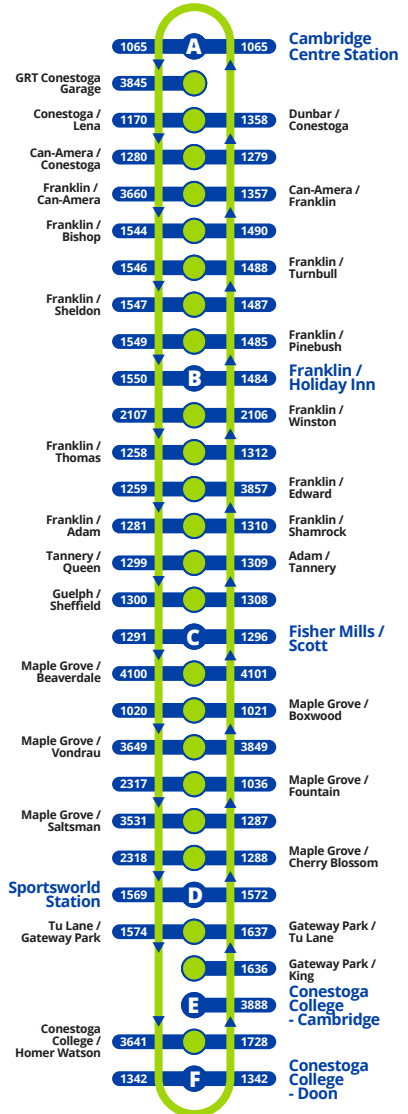

# Sunday / Holiday Schedule

Conestoga College -  
Cambridge Centre

**203 iXpress**  
To Sportsworld

**203 iXpress**  
To Cambridge Centre

Cambridge Centre Station (Depart)	Franklin / Jamieson	Fisher Mills / Scott	Sportsworld Station (Arrive)	Sportsworld Station (Depart)	Fisher Mills / Scott	Franklin / Jamieson	Cambridge Centre Station (Arrive)
A	B	C	D	D	C	B	A
9:00	9:09	9:17	9:27	9:30	9:41	9:49	9:59
10:00	10:09	10:17	10:27	10:30	10:41	10:49	10:59
11:00	11:09	11:17	11:27	11:30	11:41	11:49	11:59
12:00	12:09	12:17	12:27	12:30	12:41	12:49	12:59
1:00	1:09	1:17	1:27	1:30	1:41	1:49	1:59
2:00	2:09	2:17	2:27	2:30	2:41	2:49	2:59
3:00	3:09	3:17	3:27	3:30	3:41	3:49	3:59
4:00	4:09	4:17	4:27	4:30	4:41	4:49	4:59
5:00	5:09	5:17	5:27	5:30	5:41	5:49	5:59
6:00	6:09	6:17	6:27	6:30	6:41	6:49	6:59
7:00	7:09	7:17	7:27	7:30	7:41	7:49	7:59
8:00	8:09	8:17	8:27	8:30	8:41	8:49	8:59
9:00	9:09	9:17	9:27	9:30	9:41	9:49	9:59

Route **203**  
**GRT iXpress**

Effective: December 24, 2018