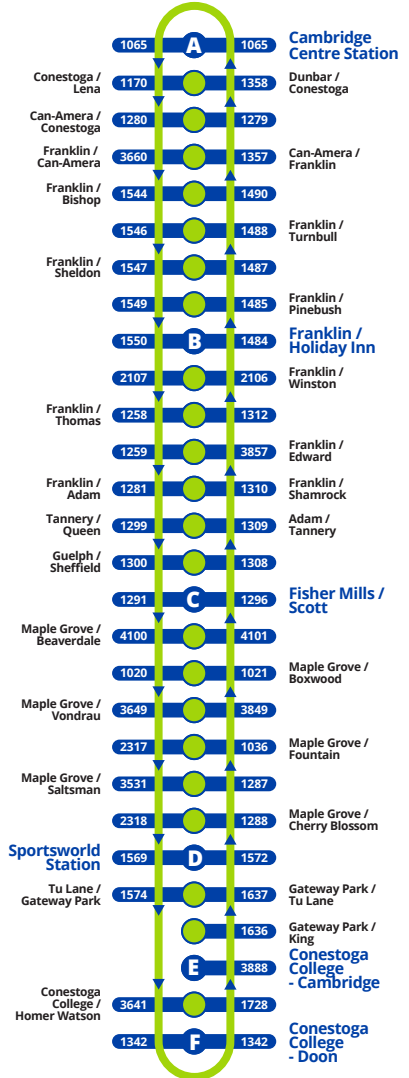

Sunday / Holiday Schedule

Conestoga College -
Cambridge Centre

203 iXpress
To Sportsworld

203 iXpress
To Cambridge Centre

Route **203**

GRT iXpress

Effective: December 24, 2018

Cambridge Centre Station (Depart)	Franklin / Jamieson	Fisher Mills / Scott	Sportsworld Station (Arrive)	Sportsworld Station (Depart)	Fisher Mills / Scott	Franklin / Jamieson	Cambridge Centre Station (Arrive)
A	B	C	D	D	C	B	A
9:00	9:09	9:17	9:27	9:30	9:41	9:49	9:59
10:00	10:09	10:17	10:27	10:30	10:41	10:49	10:59
11:00	11:09	11:17	11:27	11:30	11:41	11:49	11:59
12:00	12:09	12:17	12:27	12:30	12:41	12:49	12:59
1:00	1:09	1:17	1:27	1:30	1:41	1:49	1:59
2:00	2:09	2:17	2:27	2:30	2:41	2:49	2:59
3:00	3:09	3:17	3:27	3:30	3:41	3:49	3:59
4:00	4:09	4:17	4:27	4:30	4:41	4:49	4:59
5:00	5:09	5:17	5:27	5:30	5:41	5:49	5:59
6:00	6:09	6:17	6:27	6:30	6:41	6:49	6:59
7:00	7:09	7:17	7:27	7:30	7:41	7:49	7:59
8:00	8:09	8:17	8:27	8:30	8:41	8:49	8:59
9:00	9:09	9:17	9:27	9:30	9:41	9:49	9:59

EasyGO makes taking transit easy!

1. Online Trip Planner
www.grt.ca
2. Next Bus Text - get information on the next bus times sent to your phone
Text 57555 + (4 digit bus stop #)
3. Next Bus Call - call to hear the next bus times for your stop
519-585-7555
4. EasyGO Mobile - GRT's official mobile application for real-time bus departure information
Available on Google Play & Apple App Stores
5. EasyGO Real-Time Desktop Map - plan trips by seeing and click on different routes and stops
www.grt.ca

519-585-7555 www.grt.ca TTY: 519-575-4608
Text: 57555 & key in your bus stop number

Weekday Schedule

Saturday Schedule

203 iXpress To Conestoga College

203 iXpress To Cambridge Centre

203 iXpress To Sportsworld