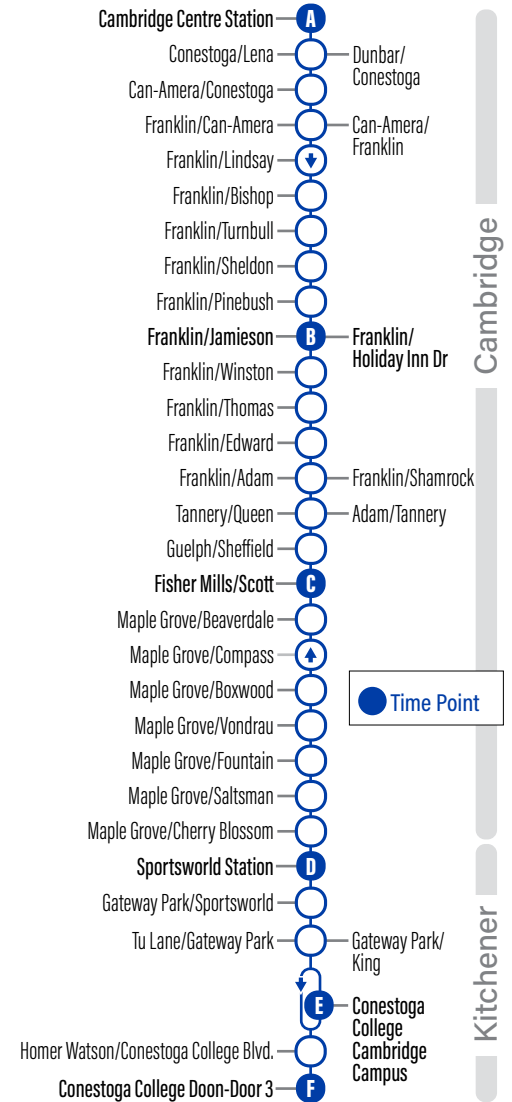

iXpress Maple Grove

203

Effective: January 6, 2020

For the most current bus stop listing, visit www.grt.ca

grt.ca

519-585-7555 Deaf and hard of hearing (TTY): 519-575-4608
Text: 57555 & key in your bus stop number