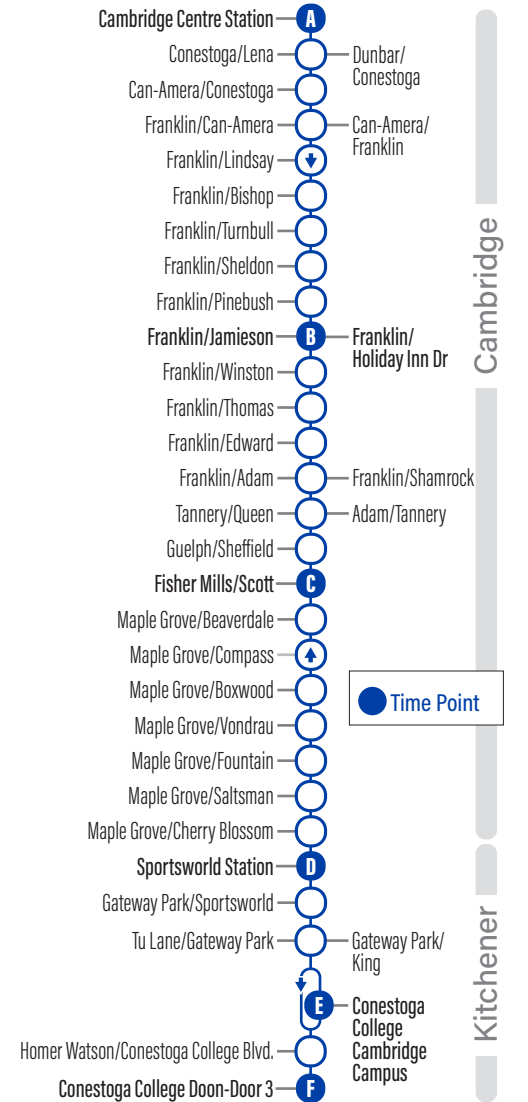

iXpress Maple Grove

203

GRAND RIVER TRANSIT

Effective: September 7, 2020

For the most current bus stop listing, visit www.grt.ca

grt.ca

519-585-7555 Deaf and hard of hearing (TTY): 519-575-4608
Text: 57555 & key in your bus stop number