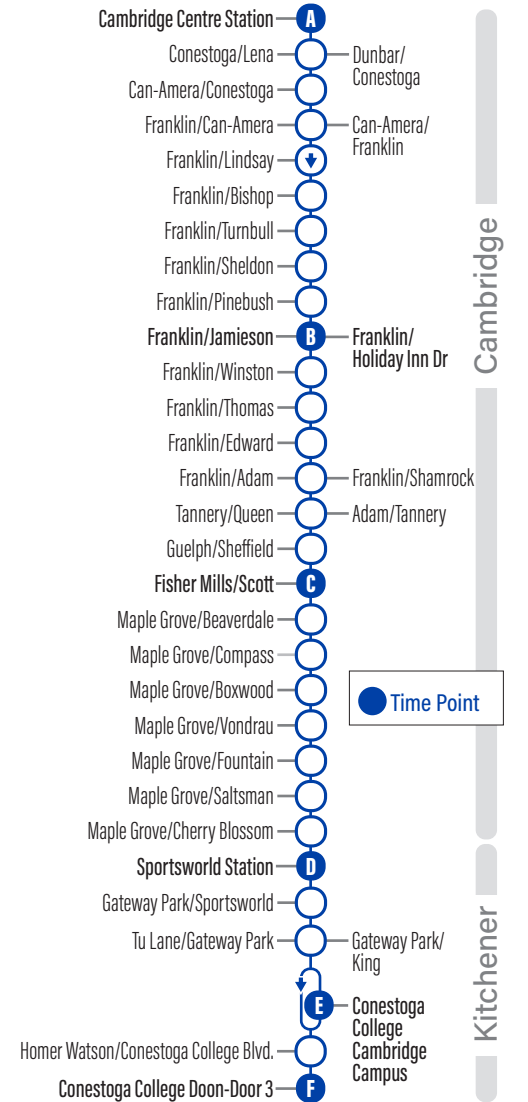

iXpress Maple Grove

203

Effective: April 5, 2021

For the most current bus stop listing, visit www.grt.ca

grt.ca

519-585-7555 Deaf and hard of hearing (TTY): 519-575-4608
Text: 57555 & key in your bus stop number