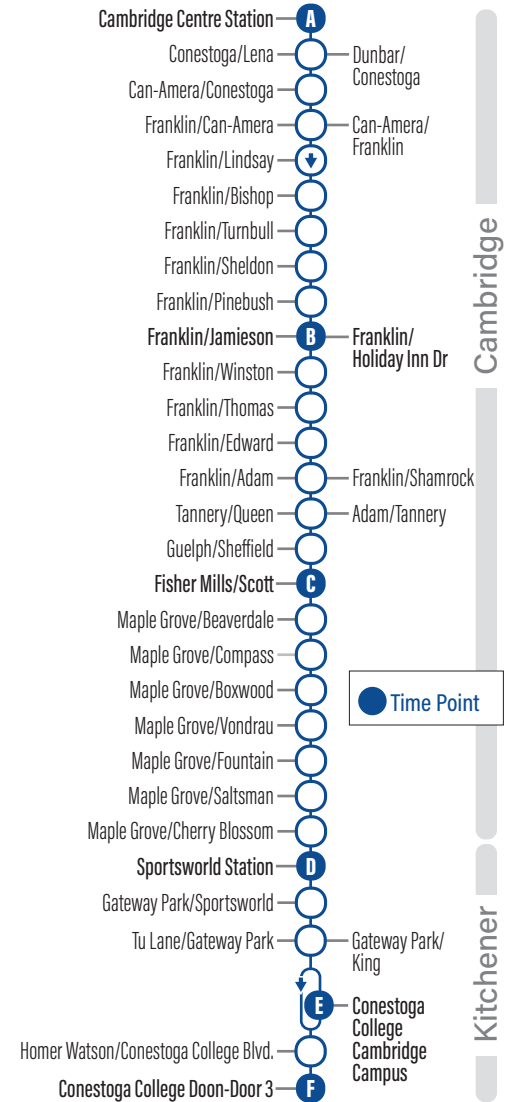

203

Effective: June 28, 2021

For the most current bus stop listing, visit www.grt.ca

grt.ca

519-585-7555 Deaf and hard of hearing (TTY): 519-575-4608
Text: 57555 & key in your bus stop number