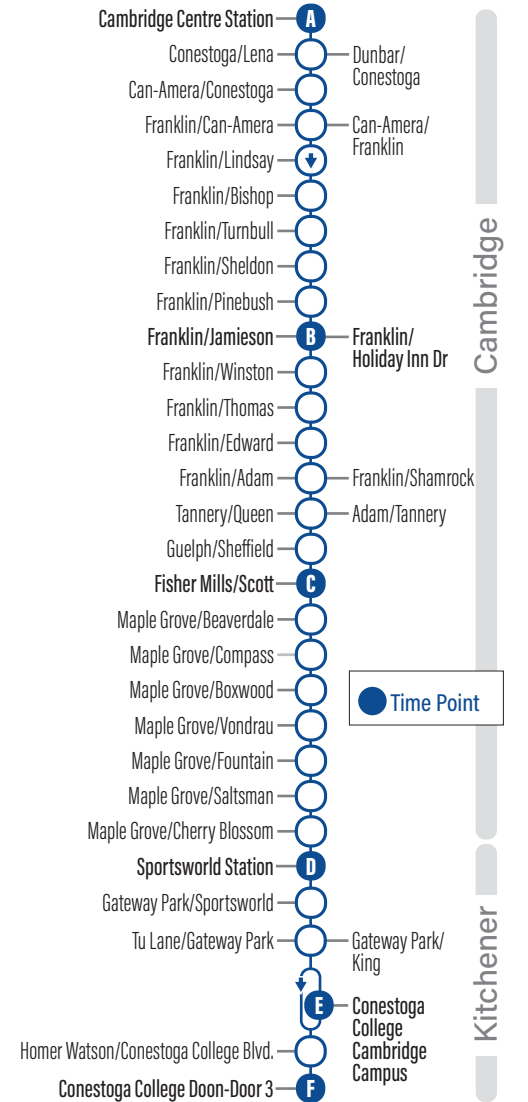

For the most current bus stop listing, visit www.grt.ca

519-585-7555 Deaf and hard of hearing (TTY): 519-575-4608
Text: 57555 & key in your bus stop number