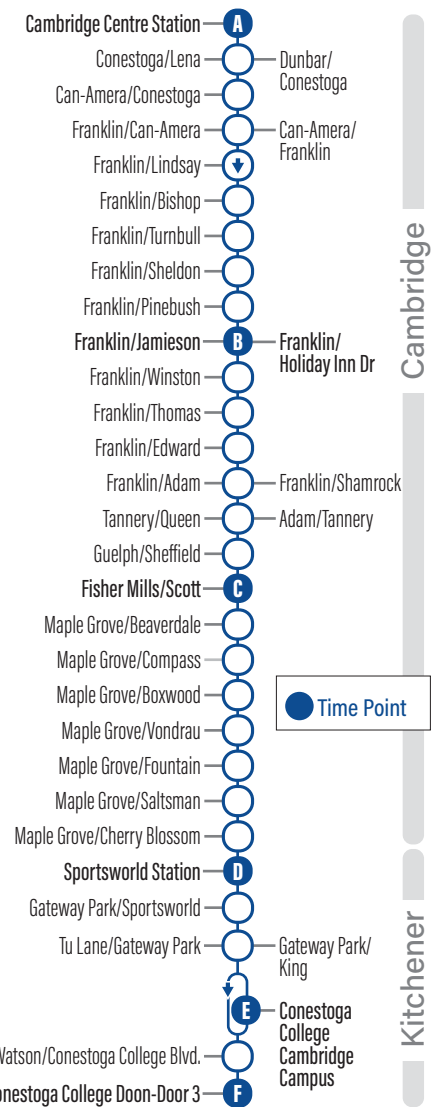

to Cambridge Centre Station

F Conestoga College Doon Campus - Door 3	1732
Conestoga College Blvd. / Homer Watson	1728
E Conestoga College Cambridge Campus	3888
Gateway Park / King	1636
Gateway Park / Sportsworld	1638
D Sportsworld Station	1572
Maple Grove / Cherry Blossom	1288
Maple Grove / Saltsman	1287
Maple Grove / Fountain	1036
Maple Grove / Vondrau	3849
Maple Grove / Boxwood	1021
Maple Grove / Compass	4103
Maple Grove / Beaverdale	4101
C Fisher Mills / Scott	1296
Guelph / Sheffield	1308
Adam / Tannery	1309
Franklin / Shamrock	1310
Franklin / Edward	3857
Franklin / Thomas	1312
Franklin / Winston	2106
B Franklin / Holiday Inn Dr.	1484
Franklin / Pinebush	1485
Franklin / Sheldon	1487
Franklin / Turnbull	1488
Franklin / Bishop	1490
Can-Amara / Franklin	1357
Can-Amara / Conestoga	1279
Dunbar / Conestoga	1358
A Cambridge Centre Station	1064

iXpress Maple Grove

203

Effective: January 3, 2022