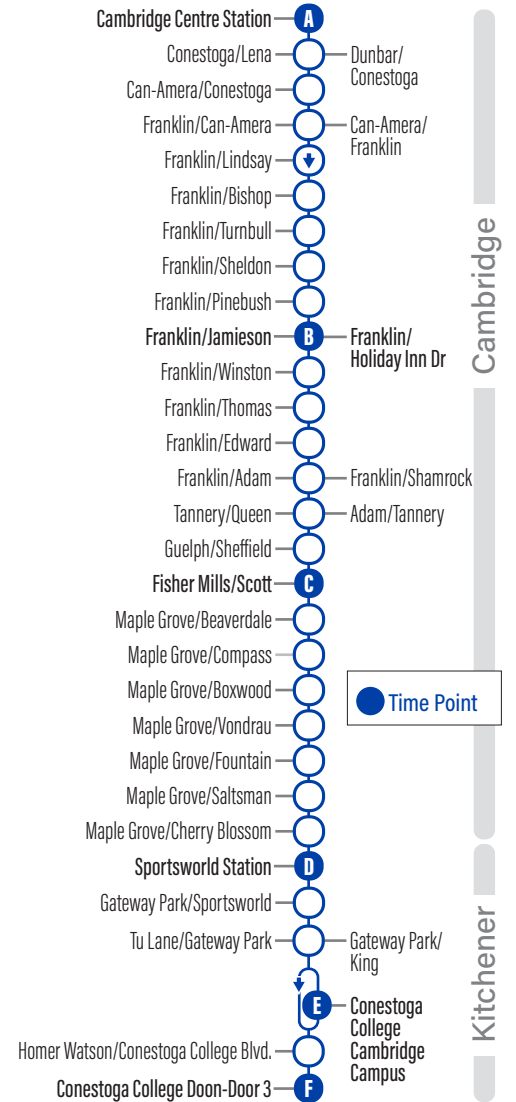

For the most current bus stop listing, visit www.grt.ca

519-585-7555 Deaf and hard of hearing (TTY): 519-575-4608
Text: 57555 & key in your bus stop number