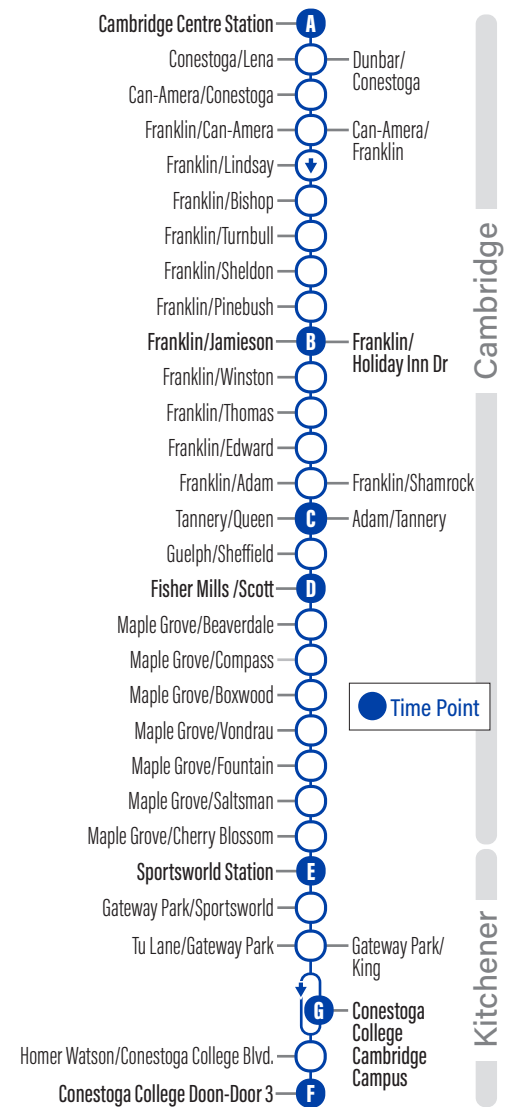

Effective: September 5, 2022