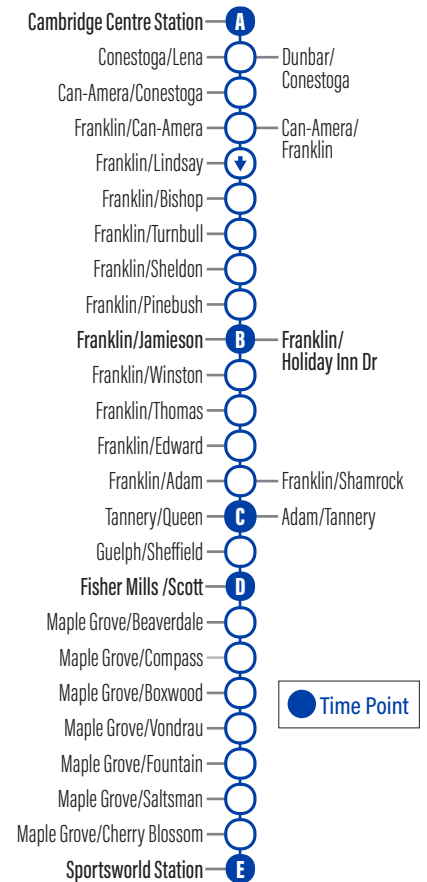

A.M.	0:00	P.M.	0:00

Bus Stops

to Conestoga College	to Cambridge Centre Station
A Cambridge Centre Station 1064	E Sportsworld Station 1572
Conestoga / Lena 1170	Maple Grove / Cherry Blossom 1288
Can-Amara / Conestoga 1280	Maple Grove / Saltsman 1287
Franklin / Can-Amara 3660	Maple Grove / Fountain 1036
Franklin / Bishop 1544	Maple Grove / Vondrau 3849
Franklin / Turnbull 1546	Maple Grove / Boxwood 1021
Franklin / Sheldon 1547	Maple Grove / Compass 4103
Franklin / Pinebush 1549	Maple Grove / Beaverdale 4101
B Franklin / Jamieson 1550	D Fisher Mills / Scott 1296
Franklin / Winston 2107	Guelph / Sheffield 1308
Franklin / Thomas 1258	C Adam / Tannery 1309
Franklin / Edward 1259	Franklin / Shamrock 1310
Franklin / Adam 1281	Franklin / Edward 3857
C Tannery / Queen 1299	Franklin / Thomas 1312
Guelph / Sheffield 1300	Franklin / Winston 2106
D Fisher Mills / Scott 1291	B Franklin / Jamieson 1484
Maple Grove / Beaverdale 4100	Franklin / Pinebush 1485
Maple Grove / Compass 4102	Franklin / Sheldon 1487
Maple Grove / Boxwood 1020	Franklin / Turnbull 1488
Maple Grove / Vondrau 3649	Franklin / Bishop 1490
Maple Grove / Fountain (East Side) 1035	Can-Amara / Franklin 1357
Maple Grove / Fountain (West side) 2317	Can-Amara / Conestoga 1279
Maple Grove / Saltsman 3531	Dunbar / Conestoga 1358
Maple Grove / Cherry Blossom 2318	A Cambridge Centre Station 1064
E Sportsworld Station 1569	

Effective: April 24, 2023

Spring/Summer Schedule

No Spring / Summer service from Sportsworld to Conestoga College

For the most current bus stop listing, visit grt.ca

519-585-7555 Deaf and hard of hearing (TTY): 519-575-4608
Text: 57555 & key in your bus stop number