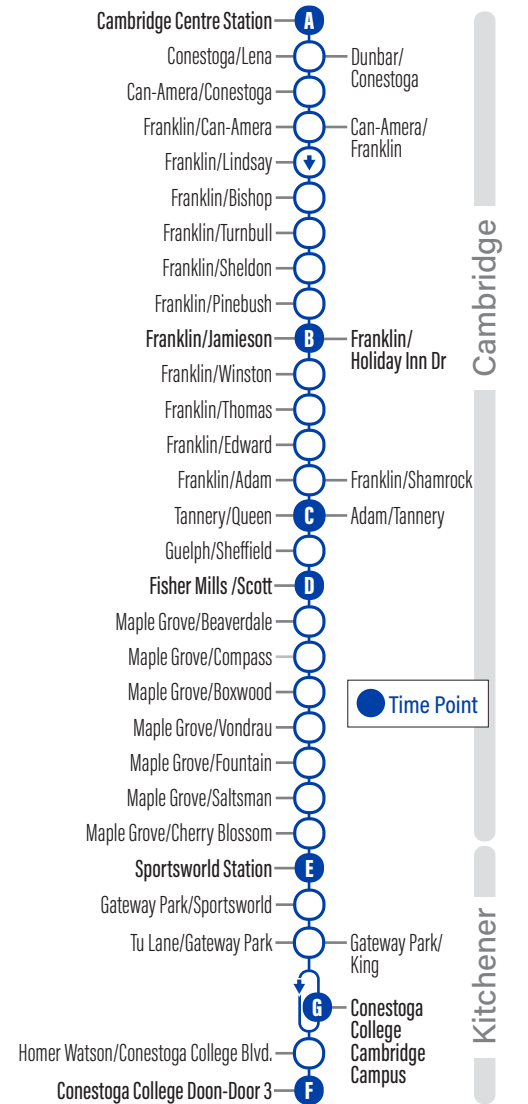

iXpress Maple Grove

203

Effective: September 4, 2023

No Spring / Summer service from Sportsworld to Conestoga College

For the most current bus stop listing, visit grt.ca

grt.ca

519-585-7555 Deaf and hard of hearing (TTY): 519-575-4608
Text: 57555 & key in your bus stop number