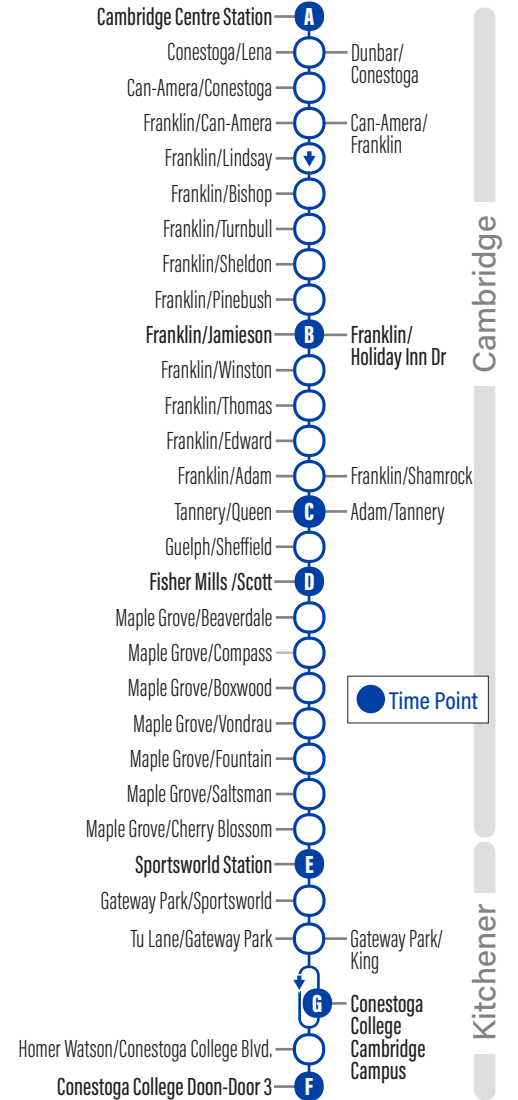

For the most current bus stop listing, visit grt.ca

Connection to 302 ION Bus

A.M.	0:00
P.M.	0:00

iXpress Maple Grove

203

Effective: June 24, 2024

grt.ca

519-585-7555 Deaf and hard of hearing (TTY): 519-575-4608
Text: 57555 & key in your bus stop number