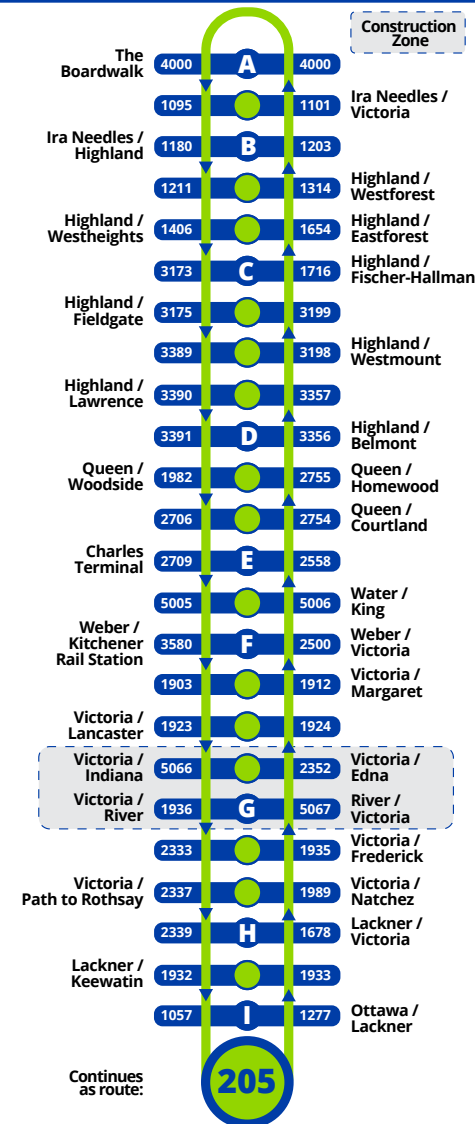

EasyGO makes taking transit easy!

1. Online Trip Planner www.grt.ca
2. Next Bus Text - get information on the next bus times sent to your phone
  Text 57555 + (4 digit bus stop #)
3. Next Bus Call - call to hear the next bus times for your stop
  519-585-7555
4. EasyGO Mobile - GRT's official mobile application for real-time bus departure information
  Available on Android, Blackberry, iOS & Windows App Stores
5. EasyGO Real-Time Desktop Map - plan trips by seeing and click on different routes and stops
  www.grt.ca

Highland-Victoria

GRT
iXpress

204

Effective: April 30, 2018

Fares and schedules are subject to change without notice.
Weather and road conditions may cause schedule delays.

519-585-7555 www.grt.ca TTY: 519-575-4608
Text: 57555 & key in your bus stop number