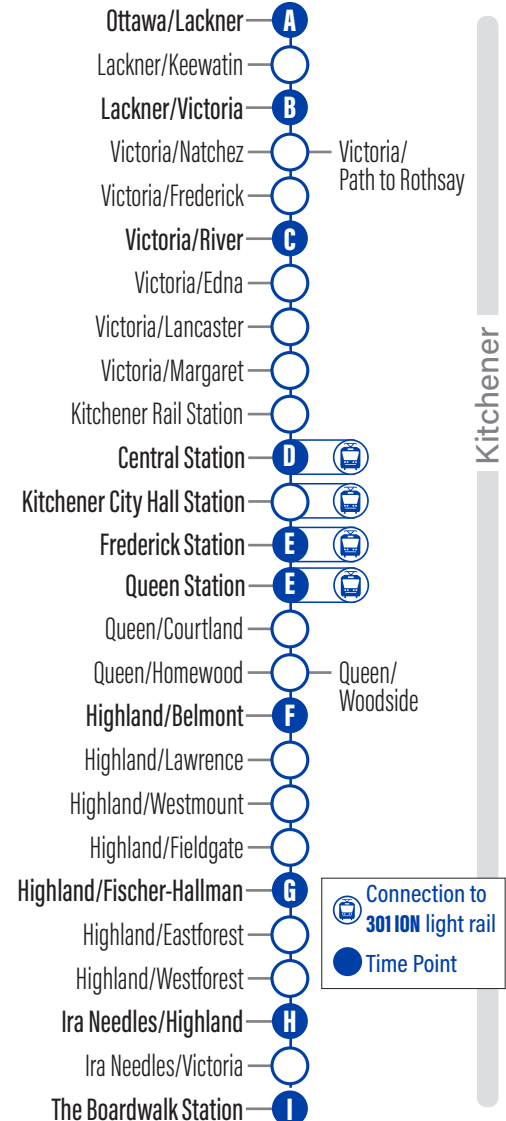

519-585-7555 Deaf and hard of hearing (TTY): 519-575-4608
Text: 57555 & key in your bus stop number

Sunday / Holiday Schedule

to The Boardwalk Station

Depart	Arrive
A Ottawa / Lackner	I The Boardwalk Station
B Lackner / Victoria	
C Victoria / River	
D Central Station	
E Queen Station	
F Highland / Belmont	
G Highland / Fischer-Hallman	
H Ira Needles / Highland	
I The Boardwalk Station	
7:24	8:05
7:54	8:35
8:24	9:05
8:54	9:35
9:24	10:05
9:54	10:35
10:24	11:05
10:54	11:35
11:24	12:05
11:54	12:35
12:24	1:05
12:54	1:35
1:24	2:05
1:54	2:35
2:24	3:05
2:54	3:35
3:24	4:05
3:54	4:35
4:24	5:05
4:54	5:35
5:24	6:05
5:54	6:35
6:24	7:05
6:54	7:35
7:24	8:05
7:54	8:35
8:24	9:05
8:54	9:35
9:24	10:05
9:54	10:35
10:24	11:05
10:54	11:35
11:24	12:05

A.M. 0:00 P.M. 0:00

to Ottawa/Lackner

Depart	Arrive
I The Boardwalk Station	A Ottawa / Lackner
H Ira Needles / Highland	
G Highland / Fischer-Hallman	
F Highland / Belmont	
E Frederick Station	
D Central Station	
C Victoria / River	
B Lackner / Victoria	
A Ottawa / Lackner	
7:15	7:56
7:45	8:26
8:15	8:56
8:45	9:26
9:15	9:56
9:45	10:26
10:15	10:56
10:45	11:26
11:15	11:56
11:45	12:26
12:15	12:56
12:45	1:26
1:15	1:56
1:45	2:26
2:15	2:56
2:45	3:26
3:15	3:56
3:45	4:26
4:15	4:56
4:45	5:26
5:15	5:56
5:45	6:26
6:15	6:56
6:45	7:26
7:15	7:56
7:45	8:26
8:15	8:56
8:45	9:26
9:15	9:56
9:45	10:26
10:15	10:56
10:45	11:26
11:15	11:56
11:45	12:26

Fares and schedules are subject to change without notice. Weather and road conditions may cause schedule delays.

Connection to 301 ION Light Rail