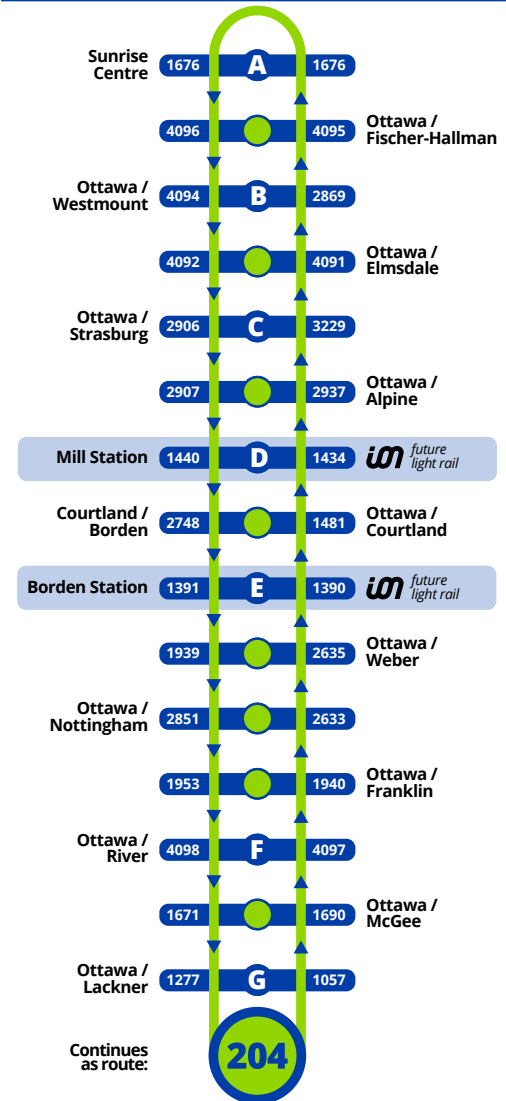

205 iXpress to Sunrise Centre

Ottawa / Lackner (Depart) G	Ottawa / River F	Borden Station E	Mill Station D	Ottawa / Strasburg C	Ottawa / Westmount B	Sunrise Centre (Arrive) A
8:55	8:58	9:06	9:09	9:14	9:16	9:20
9:25	9:28	9:36	9:39	9:44	9:46	9:50
9:55	9:58	10:06	10:09	10:14	10:16	10:20
10:25	10:28	10:36	10:39	10:44	10:46	10:50
10:56	10:59	11:07	11:10	11:15	11:17	11:21
11:26	11:29	11:37	11:40	11:45	11:47	11:51
11:56	11:59	12:07	12:10	12:15	12:17	12:21
12:26	12:29	12:37	12:40	12:45	12:47	12:51
12:56	12:59	1:07	1:10	1:15	1:17	1:21
1:26	1:29	1:37	1:40	1:45	1:47	1:51
1:56	1:59	2:07	2:10	2:15	2:17	2:21
2:26	2:29	2:37	2:40	2:45	2:47	2:51
2:56	2:59	3:07	3:10	3:15	3:17	3:21
3:26	3:29	3:37	3:40	3:45	3:47	3:51
3:56	3:59	4:07	4:10	4:15	4:17	4:21
4:26	4:29	4:37	4:40	4:45	4:47	4:51
4:56	4:59	5:07	5:10	5:15	5:17	5:21
5:26	5:29	5:37	5:40	5:45	5:47	5:51
5:56	5:59	6:06	6:09	6:14	6:16	6:20
6:26	6:29	6:36	6:39	6:44	6:46	6:50
6:55	6:58	7:05	7:08	7:13	7:15	7:19
7:25	7:28	7:35	7:38	7:43	7:45	7:49
7:55	7:58	8:05	8:08	8:13	8:15	8:19
8:25	8:28	8:35	8:38	8:43	8:45	8:49
8:55	8:58	9:05	9:08	9:13	9:15	9:19
9:25	9:28	9:35	9:38	9:43	9:45	9:49
9:55	9:58	10:05	10:08	10:13	10:15	10:19
10:25	10:28	10:35	10:38	10:43	10:45	10:49
10:55	10:58	11:05	11:08	11:13	11:15	11:19
11:25	11:28	11:35	11:38	11:43	11:45	11:49
11:55	11:58	12:05	12:08	12:13	12:15	12:19

Ottawa/Lackner -
Sunrise Centre

Route **205**
GRT iXpress

Fall/Winter/Spring Schedule
Effective: September 3, 2018

Fares and schedules are subject to change without notice.
Weather and road conditions may cause schedule delays.

519-585-7555 www.grt.ca TTY: 519-575-4608
Text: 57555 & key in your bus stop number