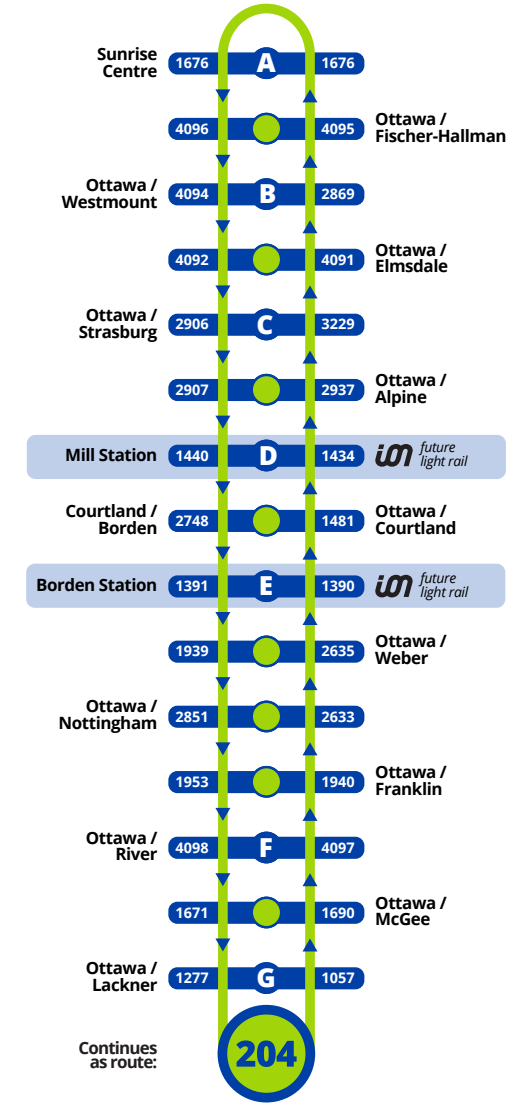

205 iXpress to Ottawa/Lackner

Sunrise Centre (Depart) A	Ottawa / Westmount B	Ottawa / Strasburg C	Mill Station D	Borden Station E	Ottawa / River F	Ottawa / Lackner (Arrive) G
					8:20	8:23
8:30	8:34	8:36	8:40	8:43	8:50	8:53
9:00	9:04	9:06	9:10	9:13	9:20	9:23
9:30	9:34	9:36	9:40	9:43	9:50	9:53
10:00	10:04	10:06	10:10	10:13	10:21	10:24
10:30	10:34	10:36	10:40	10:43	10:51	10:54
11:00	11:04	11:06	11:10	11:13	11:21	11:24
11:30	11:34	11:36	11:40	11:43	11:51	11:54
12:00	12:04	12:06	12:10	12:13	12:21	12:24
12:30	12:34	12:36	12:40	12:43	12:51	12:54
1:00	1:04	1:06	1:10	1:13	1:21	1:24
1:30	1:34	1:36	1:40	1:43	1:51	1:54
2:00	2:04	2:06	2:10	2:13	2:21	2:24
2:30	2:34	2:36	2:40	2:43	2:51	2:54
3:00	3:04	3:06	3:10	3:13	3:21	3:24
3:30	3:34	3:36	3:40	3:43	3:51	3:54
4:00	4:04	4:06	4:10	4:13	4:21	4:24
4:30	4:34	4:36	4:40	4:43	4:51	4:54
5:00	5:04	5:06	5:10	5:13	5:21	5:24
5:30	5:34	5:36	5:40	5:43	5:51	5:54
6:00	6:04	6:06	6:10	6:13	6:20	6:23
6:30	6:34	6:36	6:40	6:43	6:50	6:53
7:00	7:04	7:06	7:10	7:13	7:20	7:23
7:30	7:34	7:36	7:40	7:43	7:50	7:53
8:00	8:04	8:06	8:10	8:13	8:20	8:23
8:30	8:34	8:36	8:40	8:43	8:50	8:53
9:00	9:04	9:06	9:10	9:13	9:20	9:23
9:30	9:34	9:36	9:40	9:43	9:50	9:53
10:00	10:04	10:06	10:10	10:13	10:20	10:23
10:30	10:34	10:36	10:40	10:43	10:50	10:53
11:00	11:04	11:06	11:10	11:13	11:20	11:23
11:30	11:34	11:36	11:40	11:43	11:50	11:53

Ottawa/Lackner -
Sunrise Centre

Route 205 GRT iXpress

Fall/Winter/Spring Schedule
Effective: January 7, 2019

Fares and schedules are subject to change without notice.
Weather and road conditions may cause schedule delays.

519-585-7555 www.grt.ca TTY: 519-575-4608
Text: 57555 & key in your bus stop number