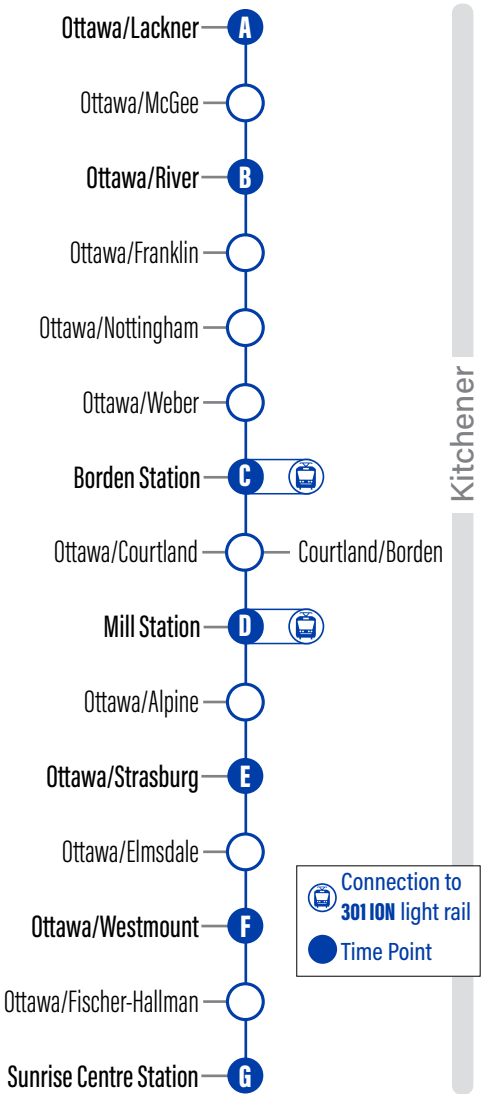

A.M. 0:00 P.M. 0:00

Effective: September 2, 2019

519-585-7555 Deaf and hard of hearing (TTY): 519-575-4608
Text: 57555 & key in your bus stop number

Sunday/Holiday Schedule

to Sunrise Centre Station							to Ottawa/Lackner						
Depart >>>			>>> Arrive				Depart >>>			>>> Arrive			
Ottawa / Lackner	Ottawa / River	Borden Station	Mill Station	Ottawa / Strasburg	Ottawa / Westmount	Sunrise Centre Station	Sunrise Centre Station	Ottawa / Westmount	Ottawa / Strasburg	Mill Station	Borden Station	Ottawa / River	Ottawa / Lackner
A	B	C	D	E	F	G	G	F	E	D	C	B	A
7:26	7:29	7:36	7:39	7:44	7:47	7:51	7:30	7:34	7:37	7:41	7:44	7:51	7:54
7:56	7:59	8:06	8:09	8:14	8:17	8:21	8:00	8:04	8:07	8:11	8:14	8:21	8:24
8:26	8:29	8:36	8:39	8:44	8:47	8:51	8:30	8:34	8:37	8:41	8:44	8:51	8:54
8:56	8:59	9:06	9:09	9:14	9:17	9:21	9:00	9:04	9:07	9:11	9:14	9:21	9:24
9:26	9:29	9:36	9:39	9:44	9:47	9:51	9:30	9:34	9:37	9:41	9:44	9:51	9:54
9:56	9:59	10:06	10:09	10:14	10:17	10:21	10:00	10:04	10:07	10:11	10:14	10:21	10:24
10:26	10:29	10:36	10:39	10:44	10:47	10:51	10:30	10:34	10:37	10:41	10:44	10:51	10:54
10:56	10:59	11:06	11:09	11:14	11:17	11:21	11:00	11:04	11:07	11:11	11:14	11:21	11:24
11:26	11:29	11:36	11:39	11:44	11:47	11:51	11:30	11:34	11:37	11:41	11:44	11:51	11:54
11:56	11:59	12:06	12:09	12:14	12:17	12:21	12:00	12:04	12:07	12:11	12:14	12:21	12:24
12:26	12:29	1:06	1:09	1:14	1:17	1:21	1:30	1:34	1:37	1:41	1:44	1:51	1:54
1:26	1:29	1:36	1:39	1:44	1:47	1:51	2:00	2:04	2:07	2:11	2:14	2:21	2:24
1:56	1:59	2:06	2:09	2:14	2:17	2:21	2:30	2:34	2:37	2:41	2:44	2:51	2:54
2:26	2:29	2:36	2:39	2:44	2:47	2:51	3:00	3:04	3:07	3:11	3:14	3:21	3:24
2:56	2:59	3:06	3:09	3:14	3:17	3:21	3:30	3:34	3:37	3:41	3:44	3:51	3:54
3:26	3:29	3:36	3:39	3:44	3:47	3:51	4:00	4:04	4:07	4:11	4:14	4:21	4:24
3:56	3:59	4:06	4:09	4:14	4:17	4:21	4:30	4:34	4:37	4:41	4:44	4:51	4:54
4:26	4:29	4:36	4:39	4:44	4:47	4:51	5:00	5:04	5:07	5:11	5:14	5:21	5:24
4:56	4:59	5:06	5:09	5:14	5:17	5:21	5:30	5:34	5:37	5:41	5:44	5:51	5:54
5:26	5:29	5:36	5:39	5:44	5:47	5:51	6:00	6:04	6:07	6:11	6:14	6:21	6:24
5:56	5:59	6:06	6:09	6:14	6:17	6:21	6:30	6:34	6:37	6:41	6:44	6:51	6:54
6:26	6:29	6:36	6:39	6:44	6:47	6:51	7:00	7:04	7:07	7:11	7:14	7:21	7:24
6:56	6:59	7:06	7:09	7:14	7:17	7:21	7:30	7:34	7:37	7:41	7:44	7:51	7:54
7:26	7:29	7:36	7:39	7:44	7:47	7:51	8:00	8:04	8:07	8:11	8:14	8:21	8:24
7:56	7:59	8:06	8:09	8:14	8:17	8:21	8:30	8:34	8:37	8:41	8:44	8:51	8:54
8:26	8:29	8:36	8:39	8:44	8:47	8:51	9:00	9:04	9:07	9:11	9:14	9:21	9:24
8:56	8:59	9:06	9:09	9:14	9:17	9:21	9:30	9:34	9:37	9:41	9:44	9:51	9:54
9:26	9:29	9:36	9:39	9:44	9:47	9:51	10:00	10:04	10:07	10:11	10:14	10:21	10:24
9:56	9:59	10:06	10:09	10:14	10:17	10:21	10:30	10:34	10:37	10:41	10:44	10:51	10:54
10:26	10:29	10:36	10:39	10:44	10:47	10:51	11:00	11:04	11:07	11:11	11:14	11:21	11:24
10:56	10:59	11:06	11:09	11:14