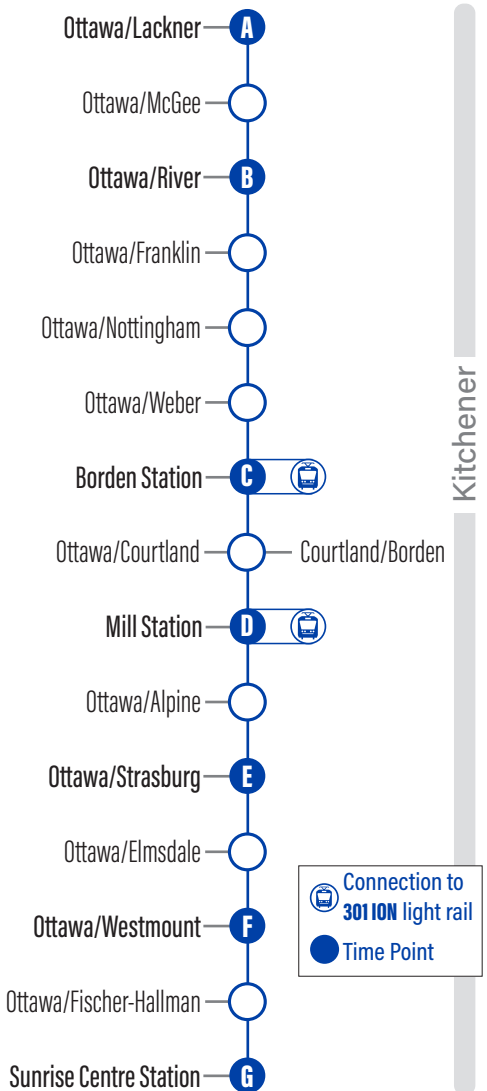

A.M. 0:00 P.M. 0:00

iXpress Ottawa

GRT
GRAND RIVER TRANSIT

205

Effective: September 7, 2020

Sunday/Holiday Schedule						
to Sunrise Centre Station				to Ottawa/Lackner		
Depart >>>		>>> Arrive				
Ottawa / Lackner	Ottawa / River	Borden Station	Mill Station	Ottawa / Strasburg	Ottawa / Westmount	Sunrise Centre Station
A	B	C	D	E	F	G
7:26	7:29	7:36	7:39	7:44	7:47	7:51
7:56	7:59	8:06	8:09	8:14	8:17	8:21
8:26	8:29	8:36	8:39	8:44	8:47	8:51
8:56	8:59	9:06	9:09	9:14	9:17	9:21
9:26	9:29	9:36	9:39	9:44	9:47	9:51
9:56	9:59	10:06	10:09	10:14	10:17	10:21
10:26	10:29	10:36	10:39	10:44	10:47	10:51
10:56	10:59	11:06	11:09	11:14	11:17	11:21
11:26	11:29	11:36	11:39	11:44	11:47	11:51
11:56	11:59	12:06	12:09	12:14	12:17	12:21
12:26	12:29					

to Ottawa/Lackner						
Depart >>>		>>> Arrive				
Sunrise Centre Station	Ottawa / Westmount	Ottawa / Strasburg	Mill Station	Borden Station	Ottawa / River	Ottawa / Lackner
G	F	E	D	C	B	A
7:30	7:34	7:37	7:41	7:44	7:51	7:54
8:00	8:04	8:07	8:11	8:14	8:21	8:24
8:30	8:34	8:37	8:41	8:44	8:51	8:54
9:00	9:04	9:07	9:11	9:14	9:21	9:24
9:30	9:34	9:37	9:41	9:44	9:51	9:54
10:00	10:04	10:07	10:11	10:14	10:21	10:24
10:30	10:34	10:37	10:41	10:44	10:51	10:54
11:00	11:04	11:07	11:11	11:14	11:21	11:24
11:30	11:34	11:37	11:41	11:44	11:51	11:54
12:00	12:04	12:07	12:11	12:14	12:21	12:24
12:30	12:34	12:37	12:41	12:44	12:51	12:54
1:00	1:04	1:07	1:11	1:14	1:21	1:24
1:30	1:34	1:37	1:41	1:44	1:51	1:54
2:00	2:04	2:07	2:11	2:14	2:21	2:24
2:30	2:34	2:37	2:41	2:44	2:51	2:54
3:00	3:04	3:07	3:11	3:14	3:21	3:24
3:30	3:34	3:37	3:41	3:44	3:51	3:54
4:00	4:04	4:07	4:11	4:14	4:21	4:24
4:30	4:34	4:37	4:41	4:44	4:51	4:54
5:00	5:04	5:07	5:11	5:14	5:21	5:24
5:30	5:34	5:37	5:41	5:44	5:51	5:54
6:00	6:04	6:07	6:11	6:14	6:21	6:24
6:30	6:34	6:37	6:41	6:44	6:51	6:54
7:00	7:04	7:07	7:11	7:14	7:21	7:24
7:30	7:34	7:37	7:41	7:44	7:51	7:54
8:00	8:04	8:07	8:11	8:14	8:21	8:24
8:30	8:34	8:37	8:41	8:44	8:51	8:54
9:00	9:04	9:07	9:11	9:14	9:21	9:24
9:30	9:34	9:37	9:41	9:44	9:51	9:54
10:00	10:04	10:07	10:11	10:14	10:21	10:24
10:30	10:34	10:37	10:41	10:44	10:51	10:54
11:00	11:04	11:07	11:11	11:14	11:21	11:24
11:30	11:34	11:37	11:41	11:44	11:51	11:54