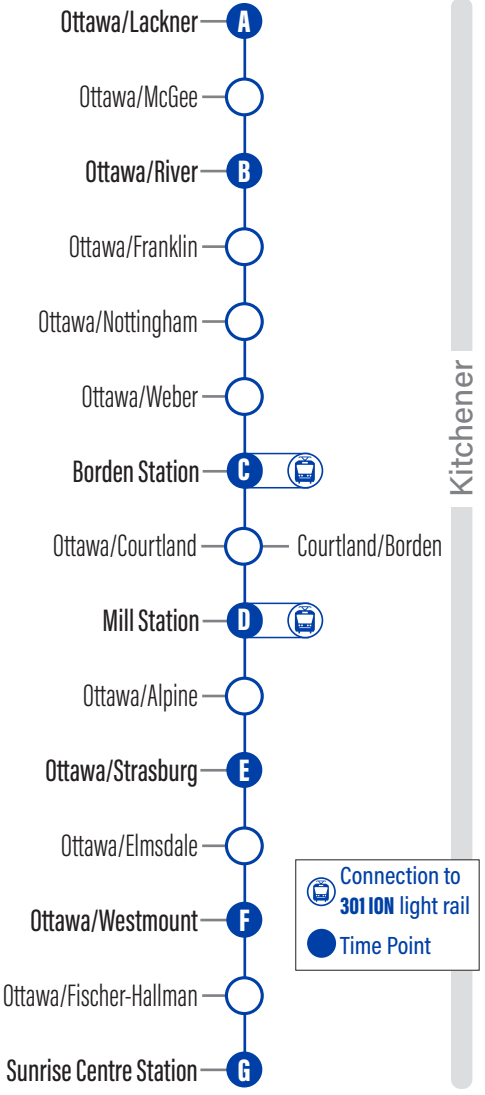

A.M. 0:00 P.M. 0:00

Effective: April 5, 2021

Connection to 301 ION light rail
Time Point

Sunday/ Stat Holiday Schedule

to Sunrise Centre Station							to Ottawa/Lackner						
Depart >>>			>>> Arrive				Depart >>>			>>> Arrive			
Ottawa / Lackner	Ottawa / River	Borden Station	Mill Station	Ottawa / Strasburg	Ottawa / Westmount	Sunrise Centre Station	Sunrise Centre Station	Ottawa / Westmount	Ottawa / Strasburg	Mill Station	Borden Station	Ottawa / River	Ottawa / Lackner
A	B	C	D	E	F	G	G	F	E	D	C	B	A
7:26	7:29	7:36	7:39	7:44	7:47	7:51	7:30	7:34	7:37	7:41	7:44	7:51	7:54
7:56	7:59	8:06	8:09	8:14	8:17	8:21	8:00	8:04	8:07	8:11	8:14	8:21	8:24
8:26	8:29	8:36	8:39	8:44	8:47	8:51	8:30	8:34	8:37	8:41	8:44	8:51	8:54
8:56	8:59	9:06	9:09	9:14	9:17	9:21	9:00	9:04	9:07	9:11	9:14	9:21	9:24
9:26	9:29	9:36	9:39	9:44	9:47	9:51	9:30	9:34	9:37	9:41	9:44	9:51	9:54
9:56	9:59	10:06	10:09	10:14	10:17	10:21	10:00	10:04	10:07	10:11	10:14	10:21	10:24
10:26	10:29	10:36	10:39	10:44	10:47	10:51	10:30	10:34	10:37	10:41	10:44	10:51	10:54
10:56	10:59	11:06	11:09	11:14	11:17	11:21	11:00	11:04	11:07	11:11	11:14	11:21	11:24
11:26	11:29	11:36	11:39	11:44	11:47	11:51	11:30	11:34	11:37	11:41	11:44	11:51	11:54
11:56	11:59	12:06	12:09	12:14	12:17	12:21							
12:26	12:29												

Connection to 301 ION Light Rail