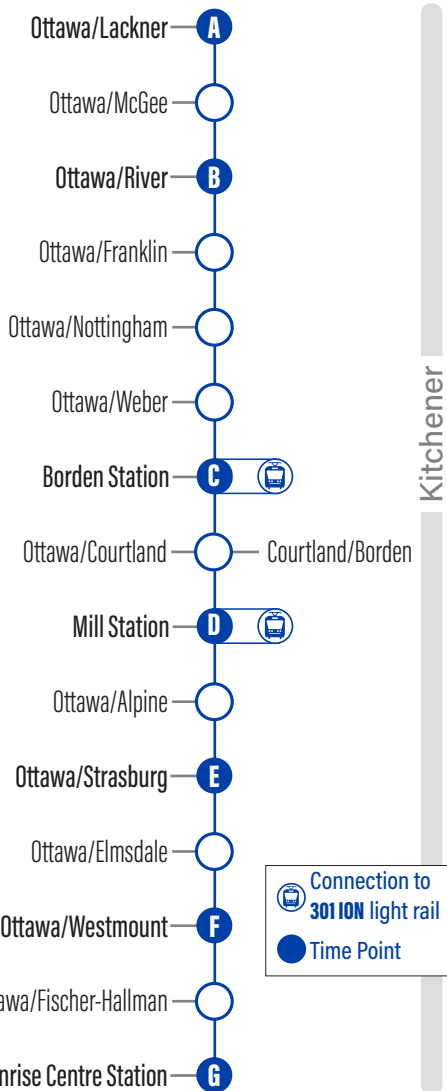

Sunday/ Stat Holiday Schedule

to Sunrise Centre Station						
Depart	Arrive	Arrive	Arrive	Arrive	Arrive	Arrive
A	B	C	D	E	F	G
Ottawa / Lackner	Ottawa / River	Borden Station	Mill Station	Ottawa / Straszburg	Ottawa / Westmount	Sunrise Centre Station
7:26	7:29	7:36	7:39	7:44	7:47	7:51
7:56	7:59	8:06	8:09	8:14	8:17	8:21
8:26	8:29	8:36	8:39	8:44	8:47	8:51
8:56	8:59	9:06	9:09	9:14	9:17	9:21
9:26	9:29	9:36	9:39	9:44	9:47	9:51
9:56	9:59	10:06	10:09	10:14	10:17	10:21
10:26	10:29	10:36	10:39	10:44	10:47	10:51
10:56	10:59	11:06	11:09	11:14	11:17	11:21
11:26	11:29	11:36	11:39	11:44	11:47	11:51
11:56	11:59	12:06	12:09	12:14	12:17	12:21
12:26	12:29	12:36	12:39	12:44	12:47	12:51
12:56	12:59	1:06	1:09	1:14	1:17	1:21
1:26	1:29	1:36	1:39	1:44	1:47	1:51
1:56	1:59	2:06	2:09	2:14	2:17	2:21
2:26	2:29	2:36	2:39	2:44	2:47	2:51
2:56	2:59	3:06	3:09	3:14	3:17	3:21
3:26	3:29	3:36	3:39	3:44	3:47	3:51
3:56	3:59	4:06	4:09	4:14	4:17	4:21
4:26	4:29	4:36	4:39	4:44	4:47	4:51
4:56	4:59	5:06	5:09	5:14	5:17	5:21
5:26	5:29	5:36	5:39	5:44	5:47	5:51
5:56	5:59	6:06	6:09	6:14	6:17	6:21
6:26	6:29	6:36	6:39	6:44	6:47	6:51
6:56	6:59	7:06	7:09	7:14	7:17	7:21
7:26	7:29	7:36	7:39	7:44	7:47	7:51
7:56	7:59	8:06	8:09	8:14	8:17	8:21
8:26	8:29	8:36	8:39	8:44	8:47	8:51
8:56	8:59	9:06	9:09	9:14	9:17	9:21
9:26	9:29	9:36	9:39	9:44	9:47	9:51
9:56	9:59	10:06	10:09	10:14	10:17	10:21
10:26	10:29	10:36	10:39	10:44	10:47	10:51
10:56	10:59	11:06	11:09	11:14	11:17	11:21
11:26	11:29	11:36	11:39	11:44	11:47	11:51
11:56	11:59	12:06	12:09	12:14	12:17	12:21
12:26	12:29					

to Ottawa/Lackner						
Depart	Arrive	Arrive	Arrive	Arrive	Arrive	Arrive
G	F	E	D	C	B	A
Sunrise Centre Station	Ottawa / Westmount	Ottawa / Straszburg	Mill Station	Borden Station	Ottawa / River	Ottawa / Lackner
7:30	7:34	7:37	7:41	7:44	7:51	7:54
8:00	8:04	8:07	8:11	8:14	8:21	8:24
8:30	8:34	8:37	8:41	8:44	8:51	8:54
9:00	9:04	9:07	9:11	9:14	9:21	9:24
9:30	9:34	9:37	9:41	9:44	9:51	9:54
10:00	10:04	10:07	10:11	10:14	10:21	10:24
10:30	10:34	10:37	10:41	10:44	10:51	10:54
11:00	11:04	11:07	11:11	11:14	11:21	11:24
11:30	11:34	11:37	11:41	11:44	11:51	11:54
12:00	12:04	12:07	12:11	12:14	12:21	12:24
12:30	12:34	12:37	12:41	12:44	12:51	12:54
1:00	1:04	1:07	1:11	1:14	1:21	1:24
1:30	1:34	1:37	1:41	1:44	1:51	1:54
2:00	2:04	2:07	2:11	2:14	2:21	2:24
2:30	2:34	2:37	2:41	2:44	2:51	2:54
3:00	3:04	3:07	3:11	3:14	3:21	3:24
3:30	3:34	3:37	3:41	3:44	3:51	3:54
4:00	4:04	4:07	4:11	4:14	4:21	4:24
4:30	4:34	4:37	4:41	4:44	4:51	4:54
5:00	5:04	5:07	5:11	5:14	5:21	5:24
5:30	5:34	5:37	5:41	5:44	5:51	5:54
6:00	6:04	6:07	6:11	6:14	6:21	6:24
6:30	6:34	6:37	6:41	6:44	6:51	6:54
7:00	7:04	7:07	7:11	7:14	7:21	7:24
7:30	7:34	7:37	7:41	7:44	7:51	7:54
8:00	8:04	8:07	8:11	8:14	8:21	8:24
8:30	8:34	8:37	8:41	8:44	8:51	8:54
9:00	9:04	9:07	9:11	9:14	9:21	9:24
9:30	9:34	9:37	9:41	9:44	9:51	9:54
10:00	10:04	10:07	10:11	10:14	10:21	10:24
10:30	10:34	10:37	10:41	10:44	10:51	10:54
11:00	11:04	11:07	11:11	11:14	11:21	11:24
11:30	11:34	11:37	11:41	11:44	11:51	11:54

519-585-7555 Deaf and hard of hearing (TTY): 519-575-4608
Text: 57555 & key in your bus stop number