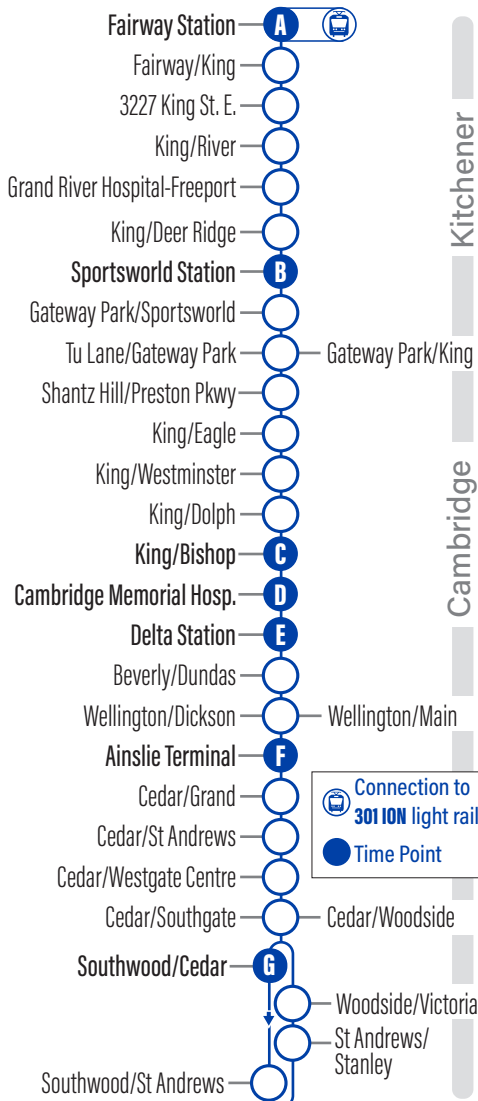

A.M. 0:00 P.M. 0:00

Effective: April 24, 2023

Sunday / Stat Holiday Schedule

to Southwood / Cedar							to Fairway Station						
Depart >>>							>>> Arrive						
Fairway Station	Sportsworld Station	King / Bishop	Cambridge Memorial Hospital	Delta Station	Ainslie Terminal	Southwood / Cedar	Southwood / Cedar	Ainslie Terminal	Delta Station	Cambridge Memorial Hospital	King / Bishop	Sportsworld Station	Fairway Station
A	B	C	D	E	F	G	G	F	E	D	C	B	A
					7:25	7:30	7:31	7:45	7:51	7:53	7:56	8:13	8:23
7:45	7:56	8:12	8:15	8:17	8:25	8:30	8:31	8:45	8:51	8:53	8:56	9:13	9:23
8:15	8:26	8:42	8:45	8:47	8:55	9:00	9:01	9:15	9:21	9:23	9:26	9:43	9:53
8:45	8:56	9:12	9:15	9:17	9:25	9:30	9:31	9:45	9:51	9:53	9:56	10:13	10:23
9:15	9:26	9:42	9:45	9:47	9:55	10:00	10:01	10:15	10:21	10:23	10:26	10:43	10:53
9:45	9:56	10:12	10:15	10:18	10:25	10:31	10:31	10:45	10:51	10:53	10:56	11:13	11:23
10:10	10:22	10:38	10:41	10:44	10:55	11:01	11:01	11:15	11:21	11:23	11:26	11:43	11:53
10:40	10:52	11:08	11:11	11:14	11:25	11:31	11:31	11:45	11:51	11:53	11:56	12:13	12:23
11:10	11:22	11:38	11:41	11:44	11:55	12:01	12:01	12:15	12:21	12:23	12:26	12:43	12:53
11:40	11:52	12:08	12:11	12:14	12:25	12:31	12:31	12:45	12:51	12:53	12:56	1:13	1:23
12:10	12:22	12:38	12:41	12:44	12:55	1:01	1:01	1:15	1:21	1:23	1:26	1:43	1:53
1:10	1:22	1:38	1:41	1:44	1:55	2:01	2:01	2:15	2:21	2:23	2:26	2:43	2:53
1:40	1:52	2:08	2:11	2:14	2:25	2:31	2:31	2:45	2:51	2:53	2:56	3:13	3:23
2:10	2:22	2:38	2:41	2:44	2:55	3:01	3:01	3:15	3:21	3:23	3:26	3:43	3:53
2:40	2:52	3:08	3:11	3:14	3:25	3:31	3:31	3:45	3:51	3:53	3:56	4:13	4:23
3:10	3:22	3:38	3:41	3:44	3:55	4:01	4:01	4:15	4:21	4:23	4:26	4:43	4:53
3:40	3:52	4:08	4:11	4:14	4:25	4:31	4:31	4:45	4:51	4:53	4:56	5:13	5:23
4:10	4:22	4:38	4:41	4:44	4:55	5:01	5:01	5:15	5:21	5:23	5:26	5:43	5:53
4:40	4:52	5:08	5:11	5:14	5:25	5:31	5:31	5:45	5:51	5:53	5:56	6:13	6:23
5:10	5:22	5:38	5:41	5:44	5:55	6:01	6:01	6:15	6:21	6:23	6:26	6:43	6:53
5:40	5:52	6:08	6:11	6:14	6:25	6:31	6:31	6:45	6:51	6:53	6:56	7:13	7:23
6:10	6:23	6:39	6:42	6:45	6:55	7:01	7:01	7:15	7:21	7:23	7:26	7:43	7:53
6:45	6:57	7:11	7:13	7:15	7:25	7:31	7:31	7:45	7:51	7:53	7:56	8:13	8:23
7:15	7:27	7:41	7:43	7:45	7:55	8:01	8:01	8:15	8:21	8:23	8:26	8:43	8:53
7:45	7:57	8:11	8:13	8:15	8:25	8:31	8:31	8:45	8:51	8:53	8:56	9:13	9:23
8:15	8:27	8:41	8:43	8:45	8:55	9:01	9:01	9:15	9:21	9:23	9:26	9:43	9:53
8:45	8:57	9:11	9:13	9:15	9:25	9:31	9:31	9:45	9:51	9:53	9:56	10:13	10:23
9:15	9:27	9:41	9:43	9:45	9:55	10:01	10:01	10:15	10:21	10:23	10:26	10:43	10:53
9:45	9:57	10