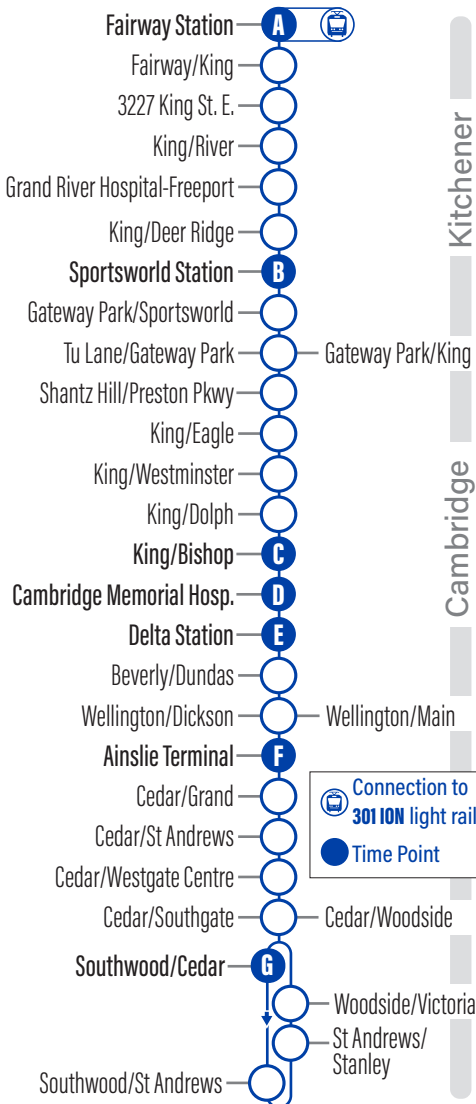

A.M. 0:00 P.M. 0:00

Effective: January 8, 2024

519-585-7555 Deaf and hard of hearing (TTY): 519-575-4608
Text: 575555 & key in your bus stop number

Sunday / Stat Holiday Schedule

to Southwood / Cedar							to Fairway Station						
Depart >>>							>>> Arrive						
Fairway Station	Sportsworld Station	King / Bishop	Cambridge Memorial Hospital	Delta Station	Ainslie Terminal	Southwood / Cedar	Southwood / Cedar	Ainslie Terminal	Delta Station	Cambridge Memorial Hospital	King / Bishop	Sportsworld Station	Fairway Station
A	B	C	D	E	F	G	G	F	E	D	C	B	A
					7:25	7:30							
					7:55	8:00							
7:45	7:56	8:12	8:15	8:17	8:25	8:30	7:31	7:45	7:51	7:53	7:56	8:13	8:23
8:15	8:26	8:42	8:45	8:47	8:55	9:00	8:01	8:15	8:21	8:23	8:26	8:43	8:53
8:45	8:56	9:12	9:15	9:17	9:25	9:30	8:31	8:45	8:51	8:53	8:56	9:13	9:23
9:15	9:26	9:42	9:45	9:47	9:55	10:00	9:01	9:15	9:21	9:23	9:26	9:43	9:53
9:45	9:56	10:12	10:15	10:18	10:25	10:31	9:31	9:45	9:51	9:53	9:56	10:14	10:25
10:10	10:22	10:38	10:41	10:44	10:55	11:01	10:01	10:15	10:22	10:24	10:27	10:45	10:56
10:40	10:52	11:08	11:11	11:14	11:25	11:31	10:31	10:45	10:52	10:54	10:57	11:15	11:26
11:10	11:22	11:38	11:41	11:44	11:55	12:01	11:01	11:15	11:22	11:24	11:27	11:45	11:56
11:40	11:52	12:08	12:11	12:14	12:25	12:31	12:01	12:15	12:22	12:24	12:27	12:45	12:56
12:10	12:22	12:38	12:41	12:44	12:55	1:01	12:31	12:45	12:52	12:54	12:57	1:15	1:26
12:40	12:52	1:08	1:11	1:14	1:25	1:31	1:01	1:15	1:22	1:24	1:27	1:45	1:56
1:10	1:22	1:38	1:41	1:44	1:55	2:01	1:31	1:45	1:52	1:54	1:57	2:15	2:26
1:40	1:52	2:08	2:11	2:14	2:25	2:31	2:01	2:15	2:22	2:24	2:27	2:45	2:56
2:10	2:22	2:38	2:41	2:44	2:55	3:01	2:31	2:45	2:52	2:54	2:57	3:15	3:26
2:40	2:52	3:08	3:11	3:14	3:25	3:31	3:01	3:15	3:22	3:24	3:27	3:45	3:56
3:10	3:22	3:38	3:41	3:44	3:55	4:01	3:31	3:45	3:52	3:54	3:57	4:15	4:26
3:40	3:52	4:08	4:11	4:14	4:25	4:31	4:01	4:15	4:22	4:24	4:27	4:45	4:56
4:10	4:22	4:38	4:41	4:44	4:55	5:01	4:31	4:45	4:52	4:54	4:57	5:15	5:26
4:40	4:52	5:08	5:11	5:14	5:25	5:31	5:01	5:15	5:22	5:24	5:27	5:45	5:56
5:10	5:22	5:38	5:41	5:44	5:55	6:01	5:31	5:45	5:52	5:54	5:57	6:15	6:26
5:40	5:52	6:08	6:11	6:14	6:25	6:31	6:01	6:15	6:21	6:23	6:26	6:45	6:55
6:15	6:27	6:41	6:43	6:45	6:55	7:01	6:31	6:45	6:51	6:53	6:56	7:15	7:25
6:45	6:57	7:11	7:13	7:15	7:25	7:31	7:01	7:15	7:21	7:23	7:26	7:45	7:55
7:15	7:27	7:41	7:43	7:45	7:55	8:01	7:31	7:45	7:51	7:53	7:56	8:15	8:25
7:45	7:57	8:11	8:13	8:15	8:25	8:31	8:01	8:15	8:21	8:23	8:26	8:45	8:55
8:15	8:27	8:41	8:43	8:45	8:55	9:01	8:31	8:45	8:51	8:53	8:56	9:15	9:25
8:45	8:57	9:11	9:13	9:15	9:25	9:31	9:01	9:15	9:21	9:23	9:26	9:45	9:55
9:15	9:27	9:41	9:43	9:45	9:55	10:01	9:31	9:45	9:51	9:53	9:56	10:15	10:25
9:45	9:57	10:11	10:13	10:15	10:25	10:31	10:01	10:15	10:21	10:23	10:26	10:45	10:55
10:15	10:27	10:41	10:43	10:45	10:55	11:01	10:31	10:45	10:51	10:53	10:56	11:15	11:25
10:45	10:57	11:11	11:13	11:15	11:25	11:31	11:01	11:15	11:21	11:23	11:26	11:45	11:55
11:30	11:40	11:55	11:57	11:59			11:31						
12:00	12:10	12:25	12:27	12:29									

A.M. 0:00 P.M. 0:00

Connection to 301 ION Light