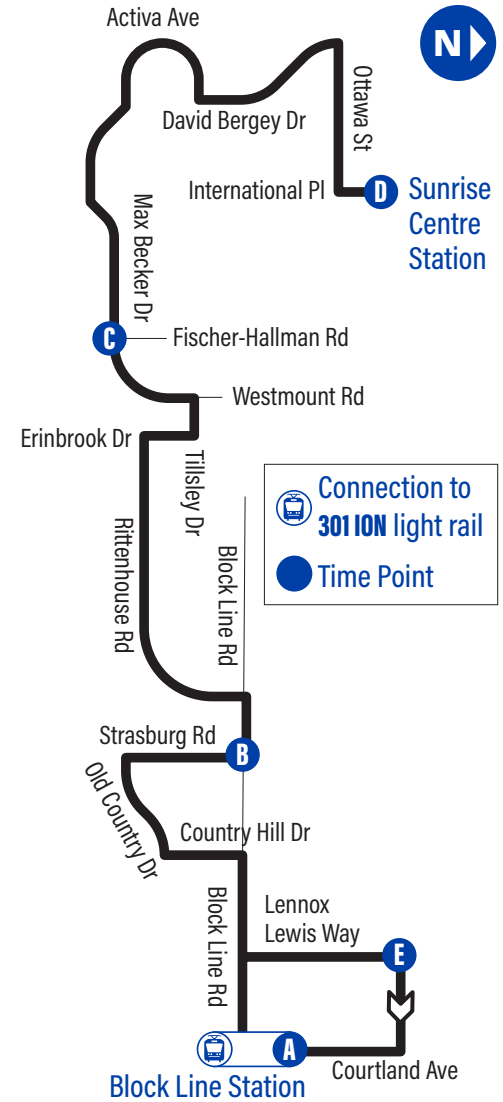

to Block Line Station

Sunrise Centre Station	1672
International / Wake Robin	1676
Ottawa / Path To Wake Robin	2991
David Bergey / Ottawa	2992
David Bergey / Peach Blossom	2993
David Bergey / Activa	2994
Activa / Isaiah	2995
Activa / Snowdrop	2996
Activa / Reistview	2997
Activa / Periwinkle	2998
Activa / Sweet William	2999
Max Becker / Copper Leaf	3000
Max Becker / Commonwealth	3001
Max Becker / Fischer-Hallman	3002
C Westmount / Fischer-Hallman	2065
Tillsley / Westmount	3005
Erinbrook / Rittenhouse	2328
Rittenhouse / Path To Erinbrook Park	2329
Rittenhouse / Erinbrook	2330
Rittenhouse / Goundry	2331
Rittenhouse / Brookfield	2332
Rittenhouse / Block Line	3016
B Strasburg / Block Line	2884
Strasburg / Forest Glen Plaza	1548
Old Country / Strasburg	3037
Old Country / Century Hill	3038
Old Country / Country Hill	1662
Country Hill / Cedarhill	3043
Country Hill / Block Line	3044
Block Line / Kingswood	1028
Block Line / Fallowfield	2024
Block Line / St Marys High School	2025
Lennox Lewis / Activa Sportsplex	1669
E Lennox Lewis / The Family Centre	1670
A Block Line Station	1463

Laurentian West

22

GRAND RIVER TRANSIT

Effective: September 7, 2020

519-585-7555 www.grt.ca TTY: 519-575-4608
Text: 57555 & key in your bus stop number

Monday to Friday Schedule

to Sunrise Centre Station

Depart >>> >>> Arrive