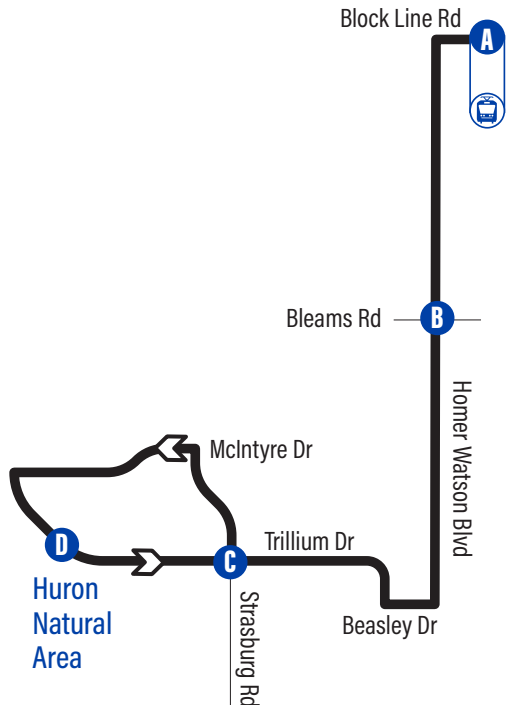

Bus Stops

to Trillium/Washburn

to Block Line Station

A Block Line Station 1463

Block Line / St Marys High School	3474
Block Line / Hanover	1033

B Homer Watson / Bleams 2398

Beasley / Homer Watson	2399
Trillium / Steckle	1792
Trillium / Adam Ferrie	1793
Trillium / Shoemaker	1794

B Homer Watson / Bleams 2387

Block Line / Fallowfield	2024
Block Line / St Marys High School	2025

A Block Line Station 1463

Trillium

26

Effective: Oct 26, 2020

Block Line Station

Connection to 301 ION light rail
 Time Point

Monday to Friday Schedule

to Trillium/Washburn

Depart >>>

>>> Arrive

 Block Line Station	Homer Watson / Bleams	Trillium / Strasburg	Trillium / Huron Natural Area
A	B	C	D
6:00	6:04	6:09	6:14
6:30	6:34	6:39	6:44
7:00	7:04	7:09	7:14
7:30	7:34	7:39	7:44
8:00	8:04	8:09	8:14
8:30	8:34	8:39	8:44
2:25	2:30	2:35	2:40
2:55	3:00	3:05	3:10
3:25	3:30	3:35	3:40
3:55	4:00	4:05	4:10
4:25	4:30	4:35	4:40
4:55	5:00	5:05	5:10
5:25	5:30	5:35	5:40
10:57	11:01	11:06	11:11

to Block Line Station

Depart >>>

>>> Arrive

Trillium / Huron Natural Area	Trillium / Strasburg	Homer Watson / Bleams	 Block Line Station
D	C	B	A
6:14	6:17	6:24	6:28
6:44	6:47	6:54	6:58
7:14	7:17	7:24	7:28
7:44	7:47	7:54	7:58
8:14	8:17	8:24	8:28
8:44	8:47	8:54	8:58
2:40	2:43	2:50	2:54
3:10	3:13	3:20	3:24
3:40	3:43	3:50	3:54
4:10	4:13	4:20	4:24
4:40	4:43	4:50	4:54
5:10	5:13	5:20	5:24
5:40	5:43	5:50	5:54
11:11	11:14	11:19	11:21