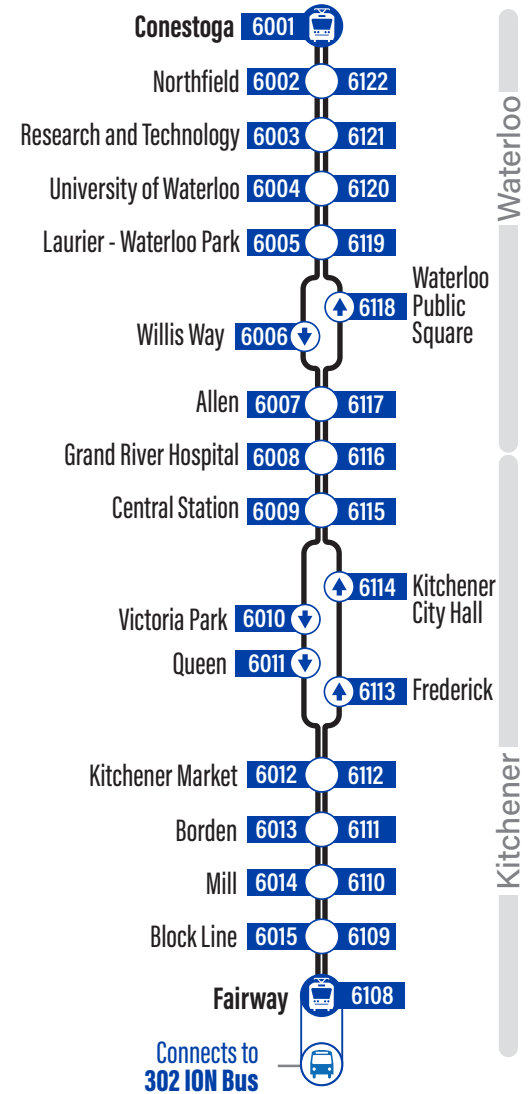

ION Light Rail

301

Effective: May 17, 2020

A.M.	0:00
P.M.	0:00

Connection to 302 ION Bus

Fares and schedules are subject to change without notice.

grr.ca

519-585-7555 Deaf and hard of hearing (TTY): 519-575-4608
Text: 57555 & key in your bus stop number