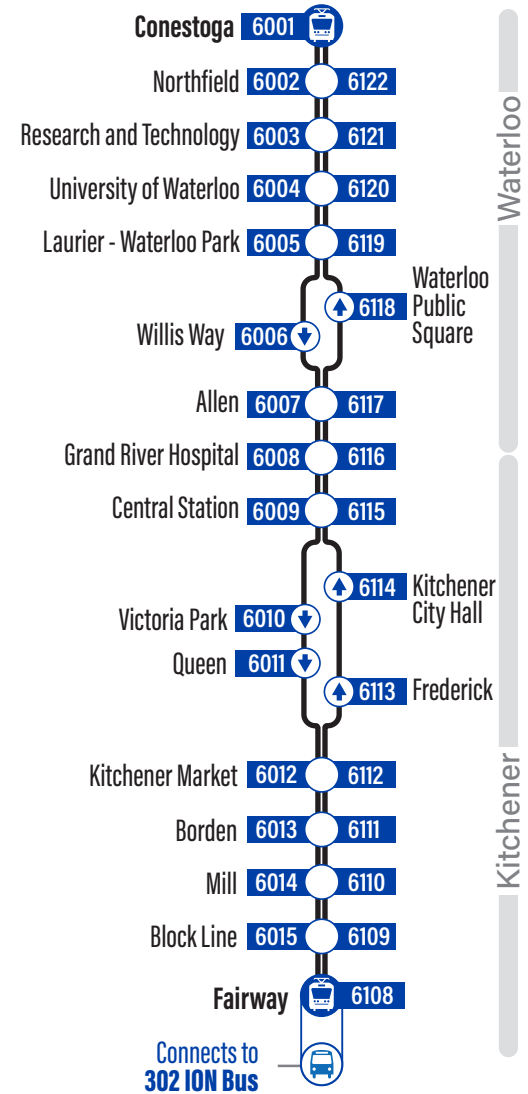

RUNS EVERY 15 MINUTES During evening

10:00	10:04	10:09	10:13	10:15	10:17	10:20	10:23	10:25	10:27	10:30	10:33	10:35	10:37	10:41	10:45
10:15	10:19	10:24	10:28	10:30	10:32	10:35	10:38	10:40	10:42	10:45	10:48	10:50	10:52	10:56	11:00
10:35	10:39	10:44	10:48	10:50	10:52	10:55	10:58	11:00	11:02	11:05	11:08	11:10	11:12	11:16	11:20
10:50	10:54	10:59	11:03	11:05	11:07	11:10	11:13	11:15	11:17	11:20	11:23	11:25	11:27	11:31	11:35
11:05	11:09	11:14	11:18	11:20	11:22	11:25	11:28	11:30	11:32	11:35	11:38	11:40	11:42	11:46	11:50
11:20	11:24	11:29	11:33	11:35	11:37	11:40	11:43	11:45	11:47	11:50	11:53	11:55	11:57	12:01	12:05
11:35	11:39	11:44	11:48	11:50	11:52	11:55	11:58	12:00	12:02	12:05	12:08	12:10	12:12	12:16	12:20

A.M.	0:00
P.M.	0:00

301

Effective: April 5, 2021

grr.ca

519-585-7555 Deaf and hard of hearing (TTY): 519-575-4608
Text: 57555 & key in your bus stop number