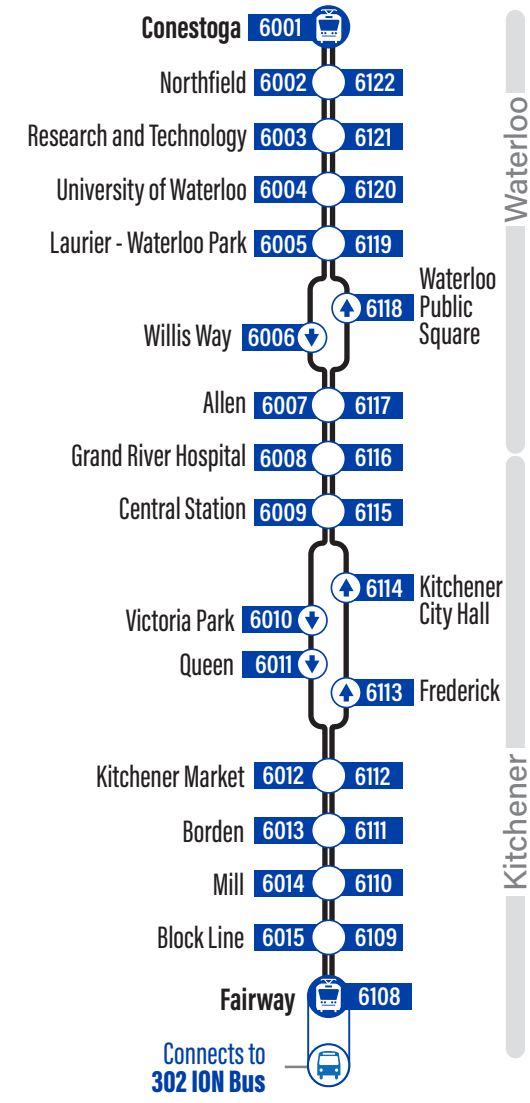

A.M.	0:00
P.M.	0:00

ION Light Rail

301

Effective: June 27, 2022

easyGO grt.ca

519-585-7555 Deaf and hard of hearing (TTY): 519-575-4608
Text: 57555 & key in your bus stop number