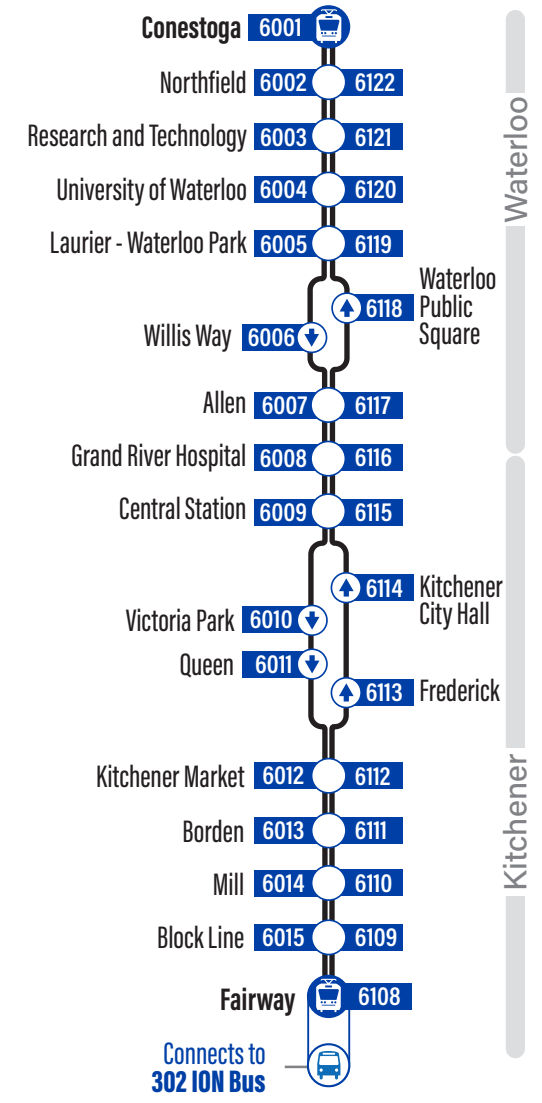

A.M.	0:00
P.M.	0:00

ION Light Rail

301

Effective: September 5, 2022

easyGO grt.ca

519-585-7555 Deaf and hard of hearing (TTY): 519-575-4608
Text: 57555 & key in your bus stop number

Saturday Schedule

to Fairway

Conestoga	Northfield	Research and Technology	University of Waterloo	Laurier-Waterloo Park	Willis Way	Allen	Grand River Hospital	Central Station	Victoria Park	Queen	Kitchener Market	Borden	Mill	Block Line	Fairway
5:25	5:29	5:32	5:35	5:36	5:40	5:42	5:44	5:47	5:49	5:51	5:53	5:55	5:58	6:03	6:08
5:40	5:44	5:47	5:50	5:51	5:55	5:57	5:59	6:02	6:04	6:06	6:08	6:10	6:13	6:18	6:23
5:55	5:59	6:02	6:05	6:06	6:10	6:12	6:14	6:17	6:19	6:21	6:23	6:25	6:28	6:33	6:38
6:10	6:14	6:17	6:20	6:21	6:25	6:27	6:29	6:32	6:34	6:36	6:38	6:40	6:43	6:48	6:53
6:25	6:29	6:32	6:35	6:36	6:40	6:42	6:44	6:47	6:49	6:51	6:53	6:55	6:58	7:03	7:08
6:40	6:44	6:47	6:50	6:51	6:55	6:57	6:59	7:02	7:04	7:06	7:08	7:10	7:13	7:18	7:23
6:55	6:59	7:02	7:05	7:06	7:10	7:12	7:14	7:17	7:19	7:21	7:23	7:25	7:28	7:33	7:38
7:10	7:14	7:17	7:20	7:21	7:25	7:27	7:29	7:32	7:34	7:36	7:38	7:40	7:43	7:48	7:53
7:25	7:29	7:32	7:35	7:36	7:40	7:42	7:44	7:47	7:49	7:51	7:53	7:55	7:58	8:03	8:08
7:40	7:44	7:47	7:50	7:51	7:55	7:57	7:59	8:02	8:04	8:06	8:08	8:10	8:13	8:18	8:23
7:55	7:59	8:02	8:05	8:06	8:10	8:12	8:14	8:17	8:19	8:21	8:23	8:25	8:28	8:33	8:38
8:10	8:14	8:17	8:20	8:21	8:25	8:27	8:29	8:32	8:34	8:36	8:38	8:40	8:43	8:48	8:53
8:25	8:29	8:32	8:35	8:36	8:40	8:42	8:44	8:47	8:49	8:51	8:53	8:55	8:58	9:03	9:08
8:40	8:44	8:47	8:50	8:51	8:55	8:57	8:59	9:02	9:04	9:06	9:08	9:10	9:13	9:18	9:23