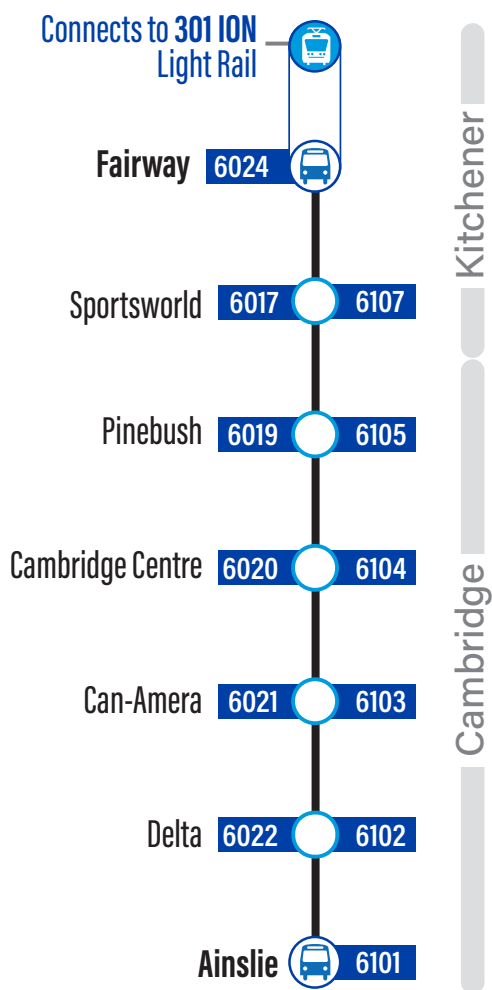

EasyGO makes taking transit easy

1. Online Trip Planner:
  www.grt.ca
2. Next Bus Text: get information on the next bus times sent to your phone (does not apply to Flex Stops)
  Text 57555 + (4 digit bus stop #)
3. Next Bus Call: call to hear the next bus times for your stop (does not apply to Flex Stops)
  519-585-7555
4. EasyGO Mobile: GRT's official mobile application for real-time bus departure information
  Available on Android, BlackBerry, iOS & Windows App Stores
5. EasyGO Real-Time Desktop Map: plan trips by seeing and click on different routes and stops
  www.grt.ca

ION Bus
GRT
302

Effective: September 7, 2020

Monday to Friday Schedule