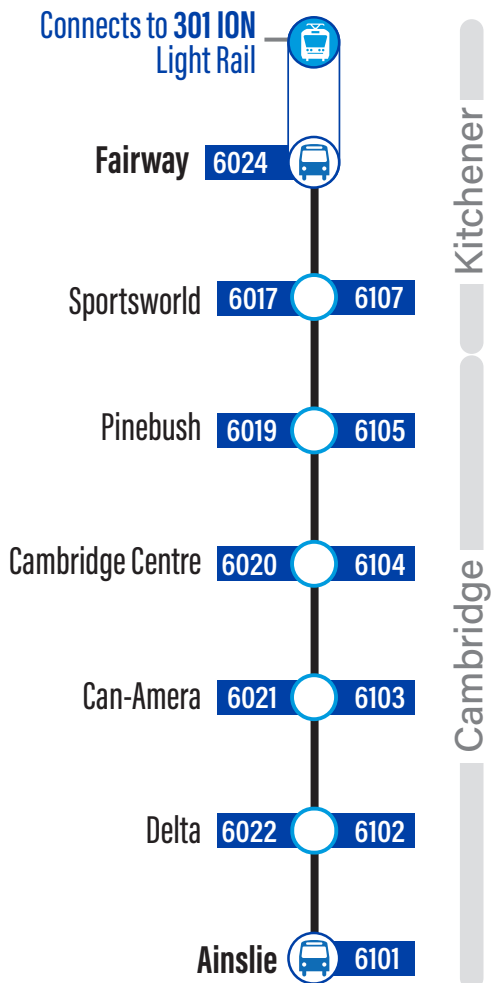

Monday to Friday Schedule