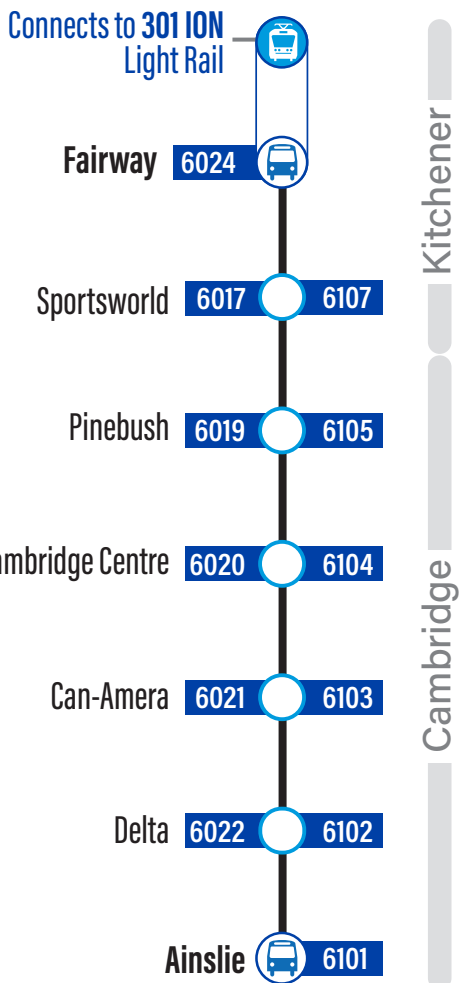

Monday to Friday Schedule