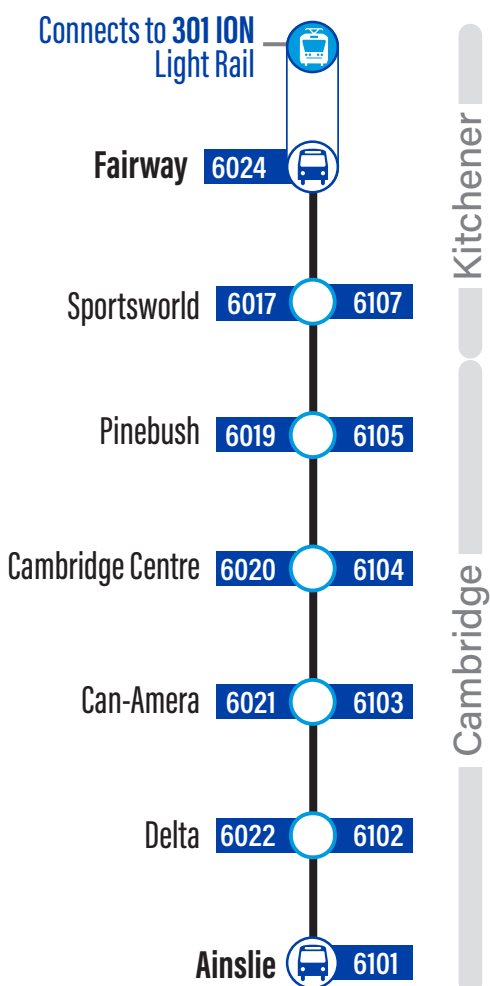

Monday to Friday Schedule